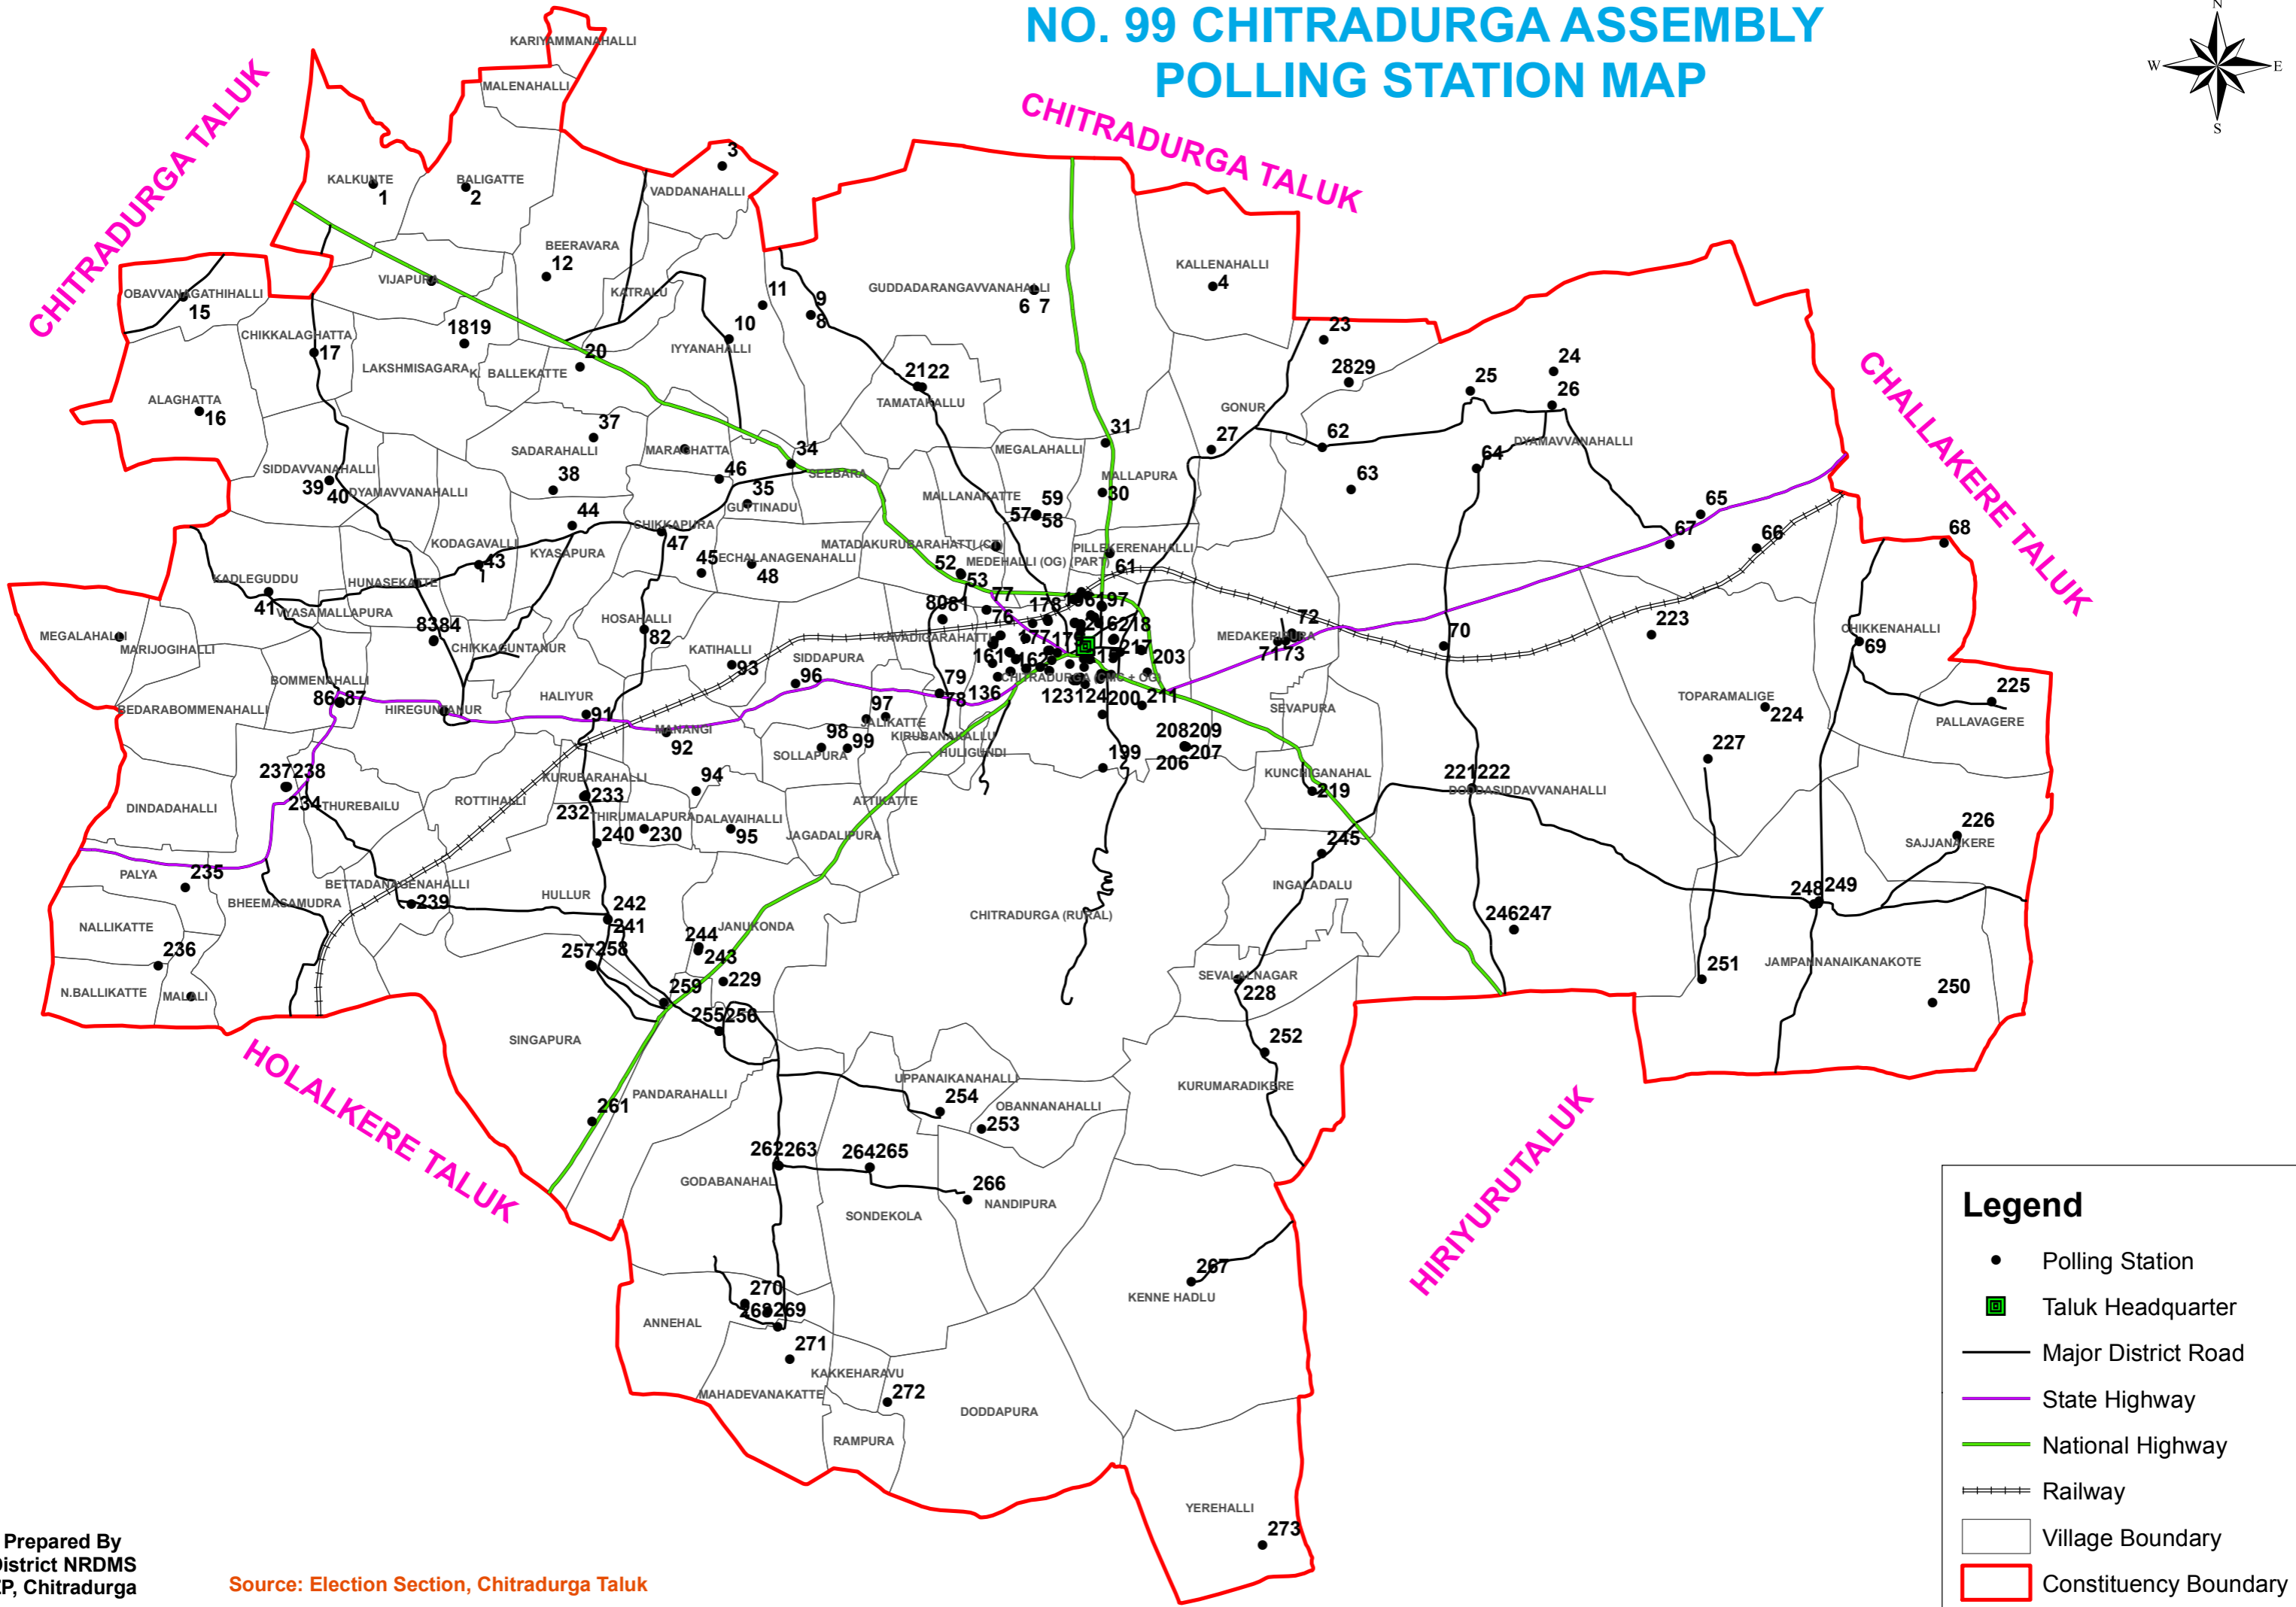

NO. 99 CHITRADURGA ASSEMBLY POLLING STATION MAP

Legend

- Polling Station
- Taluk Headquarter
- Major District Road
- State Highway
- National Highway
- Railway
- Village Boundary
- Constituency Boundary