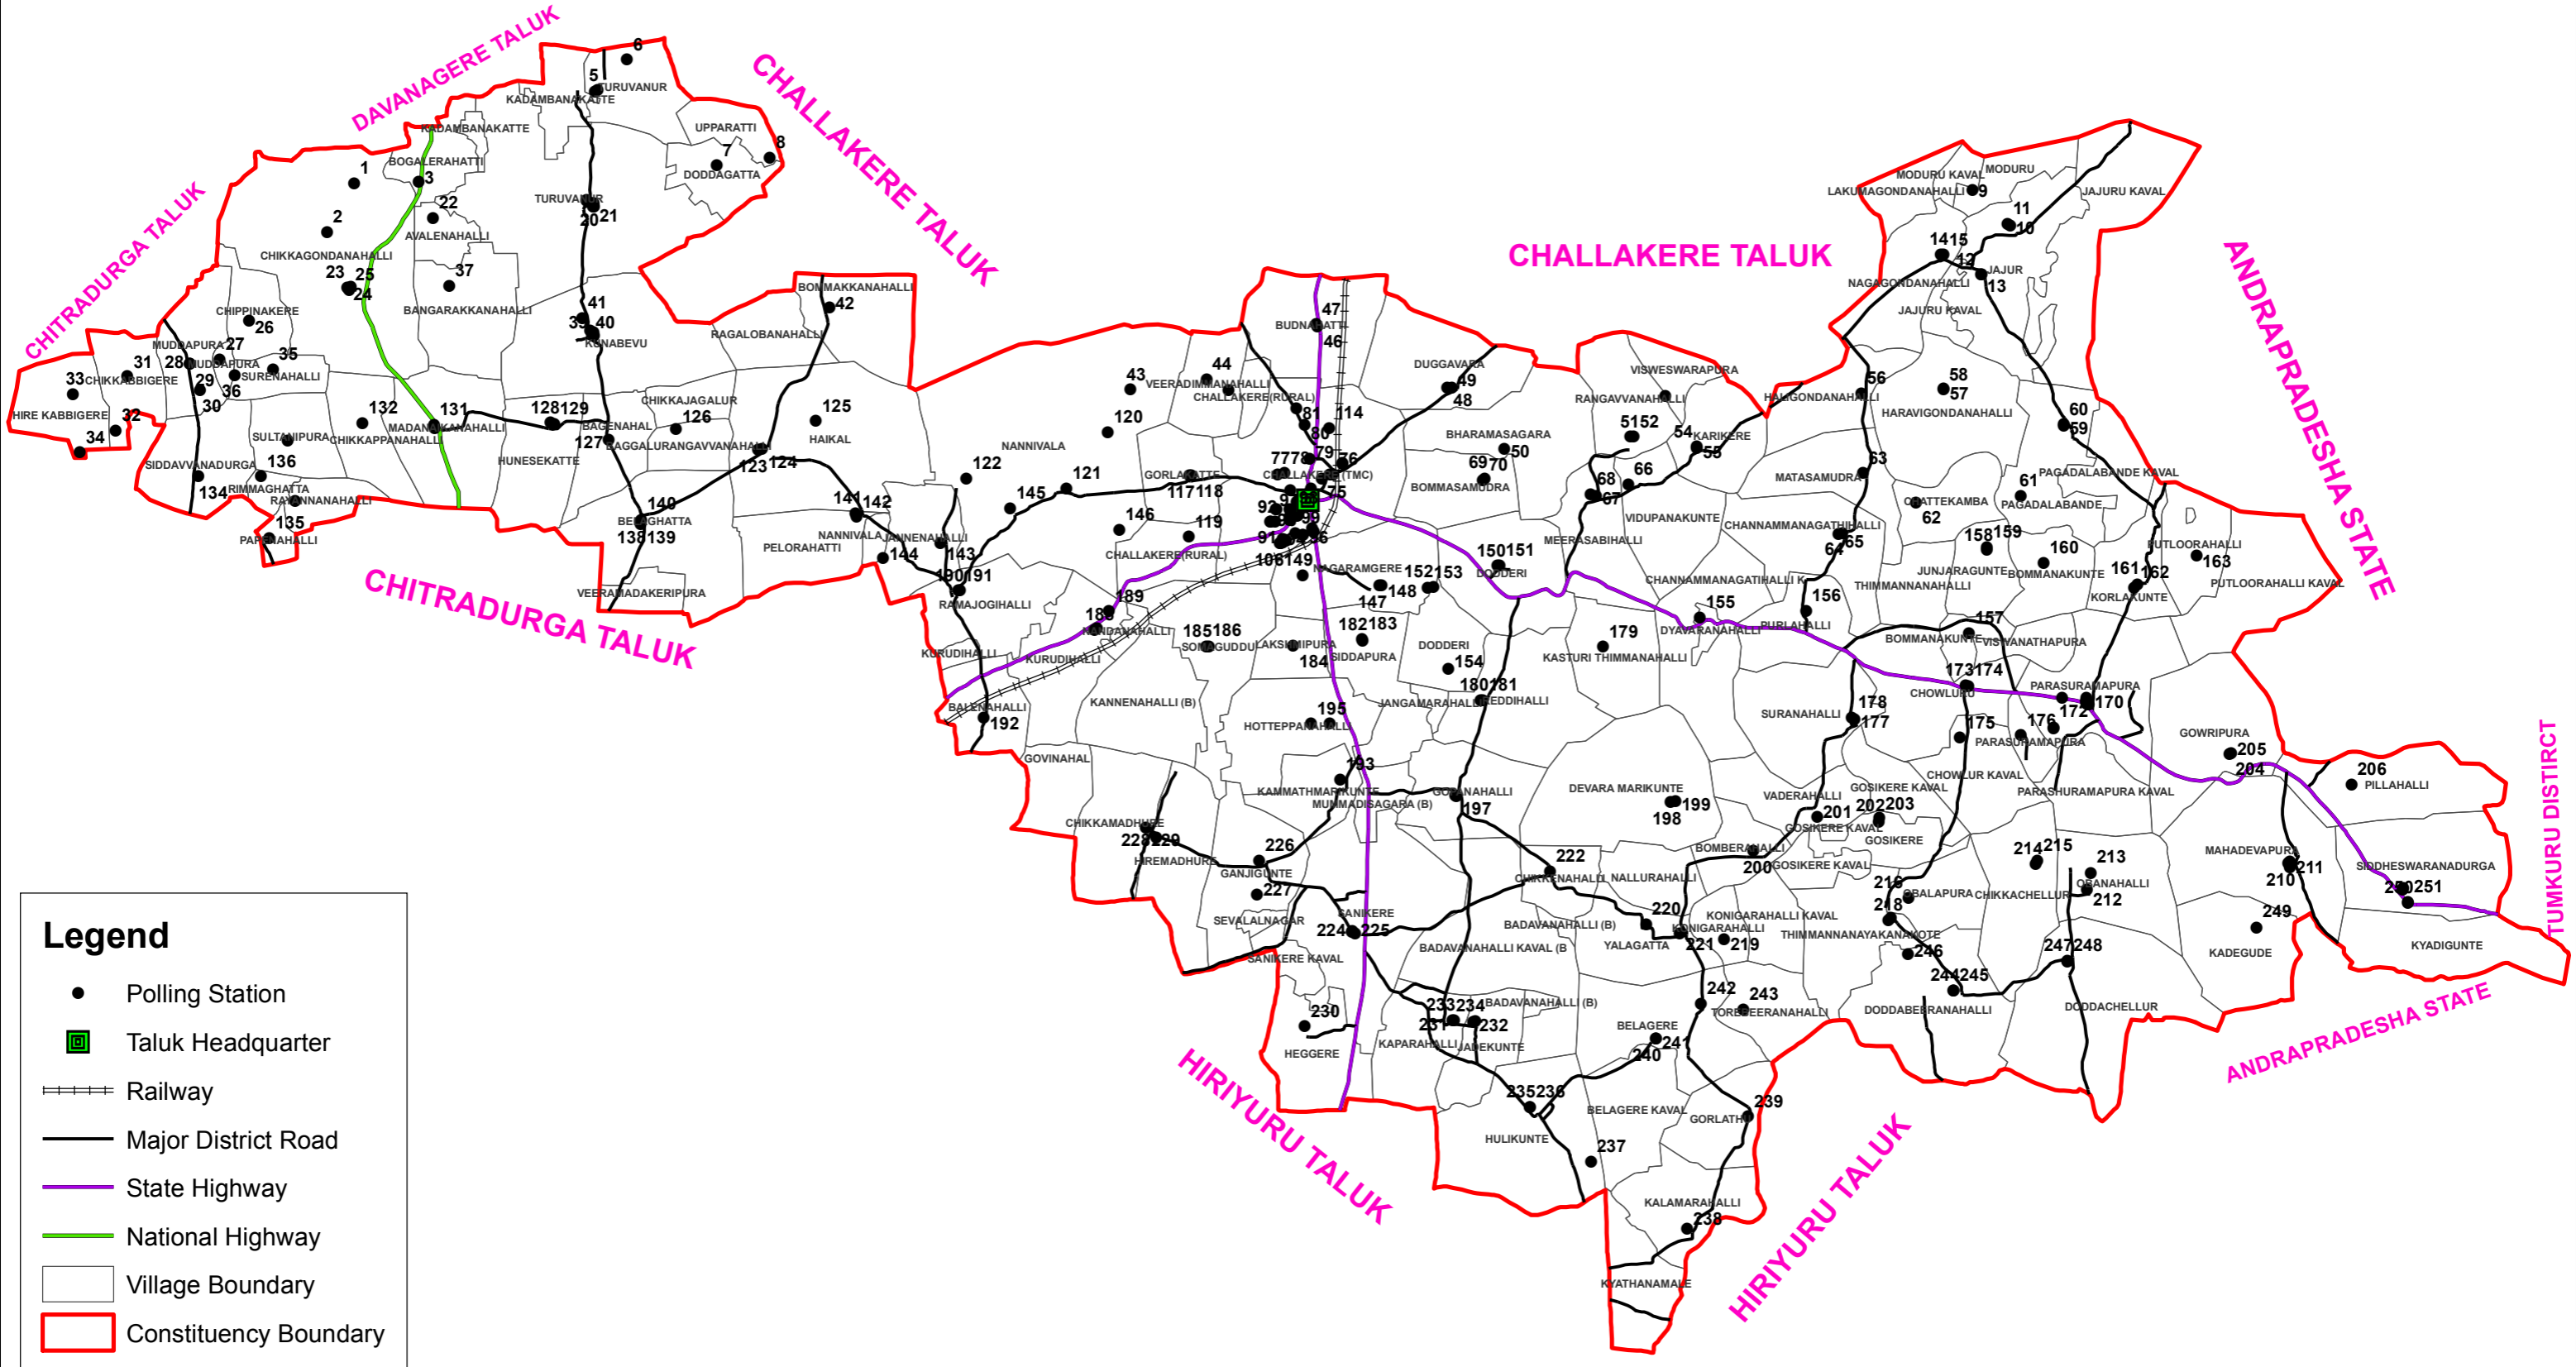

NO.98 (ST) CHALLAKERE ASSEMBLY CONSTITUENCY POLLING STATION MAP

Legend

- Polling Station
- Taluk Headquarter
- ==== Railway
- Major District Road
- State Highway
- National Highway
- Village Boundary
- ▭ Constituency Boundary