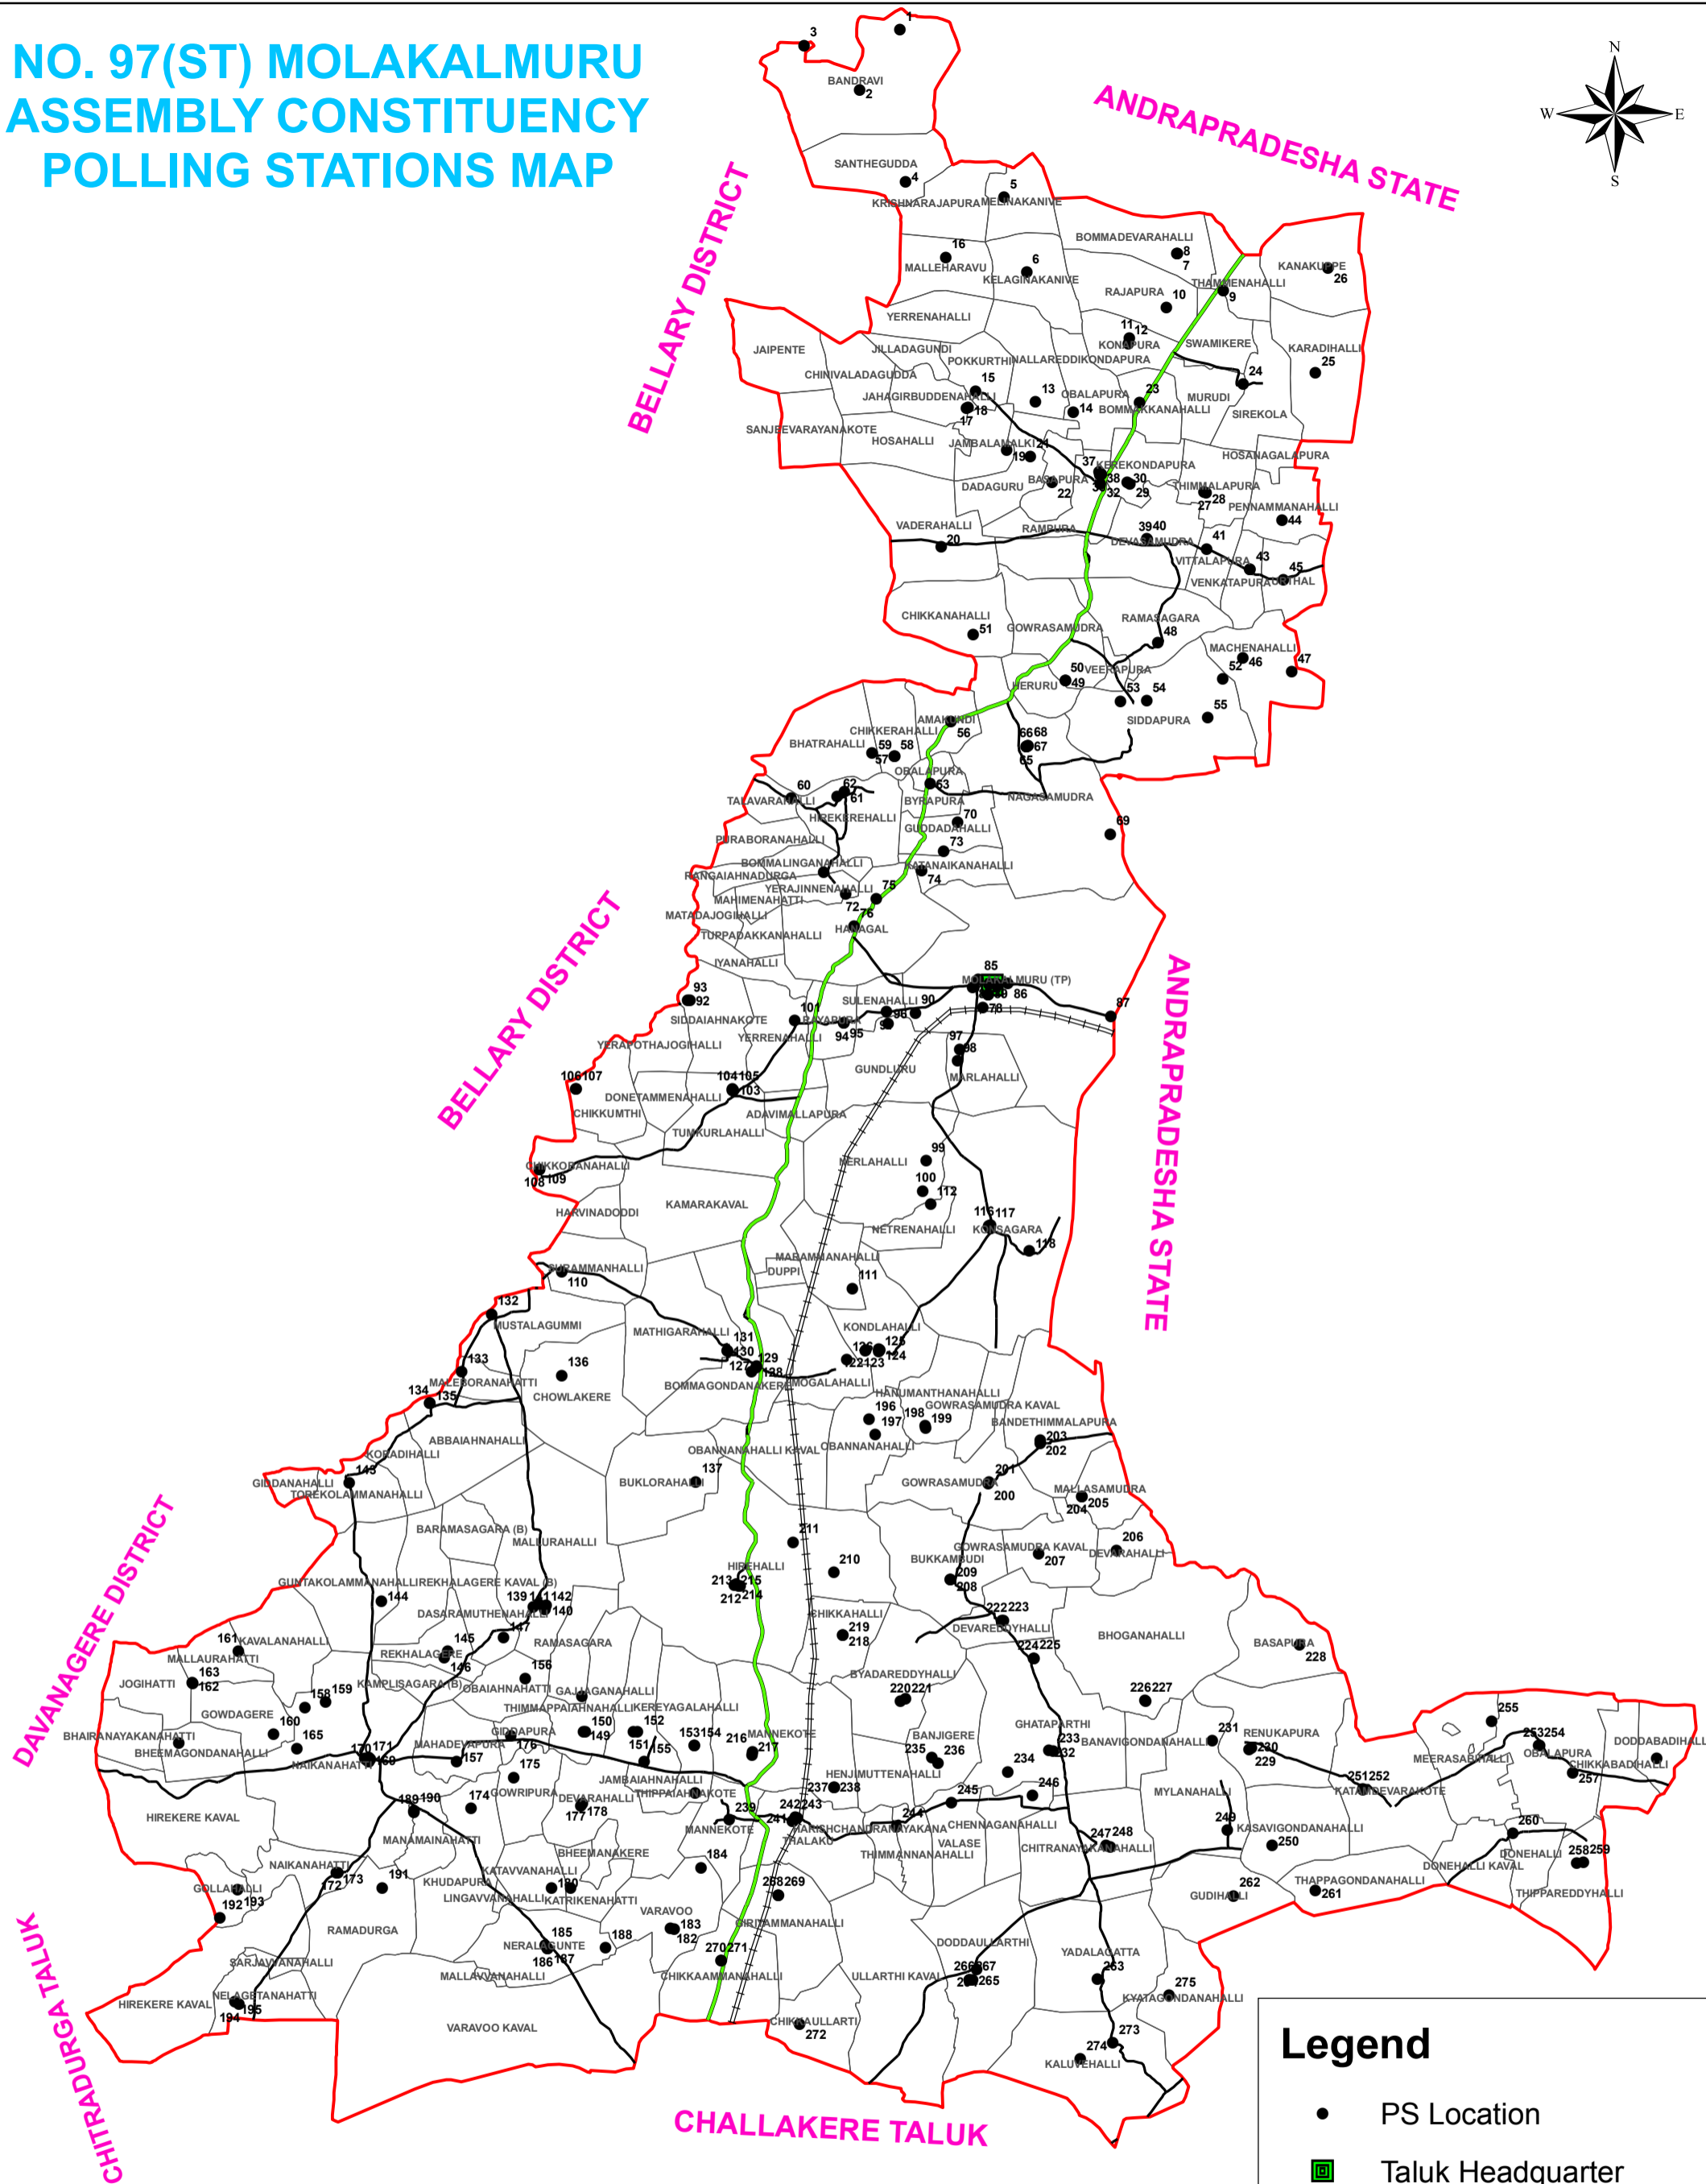

NO. 97(ST) MOLAKALMURU ASSEMBLY CONSTITUENCY POLLING STATIONS MAP

Legend

- PS Location
- Taluk Headquarter
- Major District Road
- State Highway
- ==== Railway
- Village Boundary
- Constituency Boundary

Prepared By
 District NRDMS
 ZP. Chitradurga

Source: Election Section, Molakalmuru Taluk.