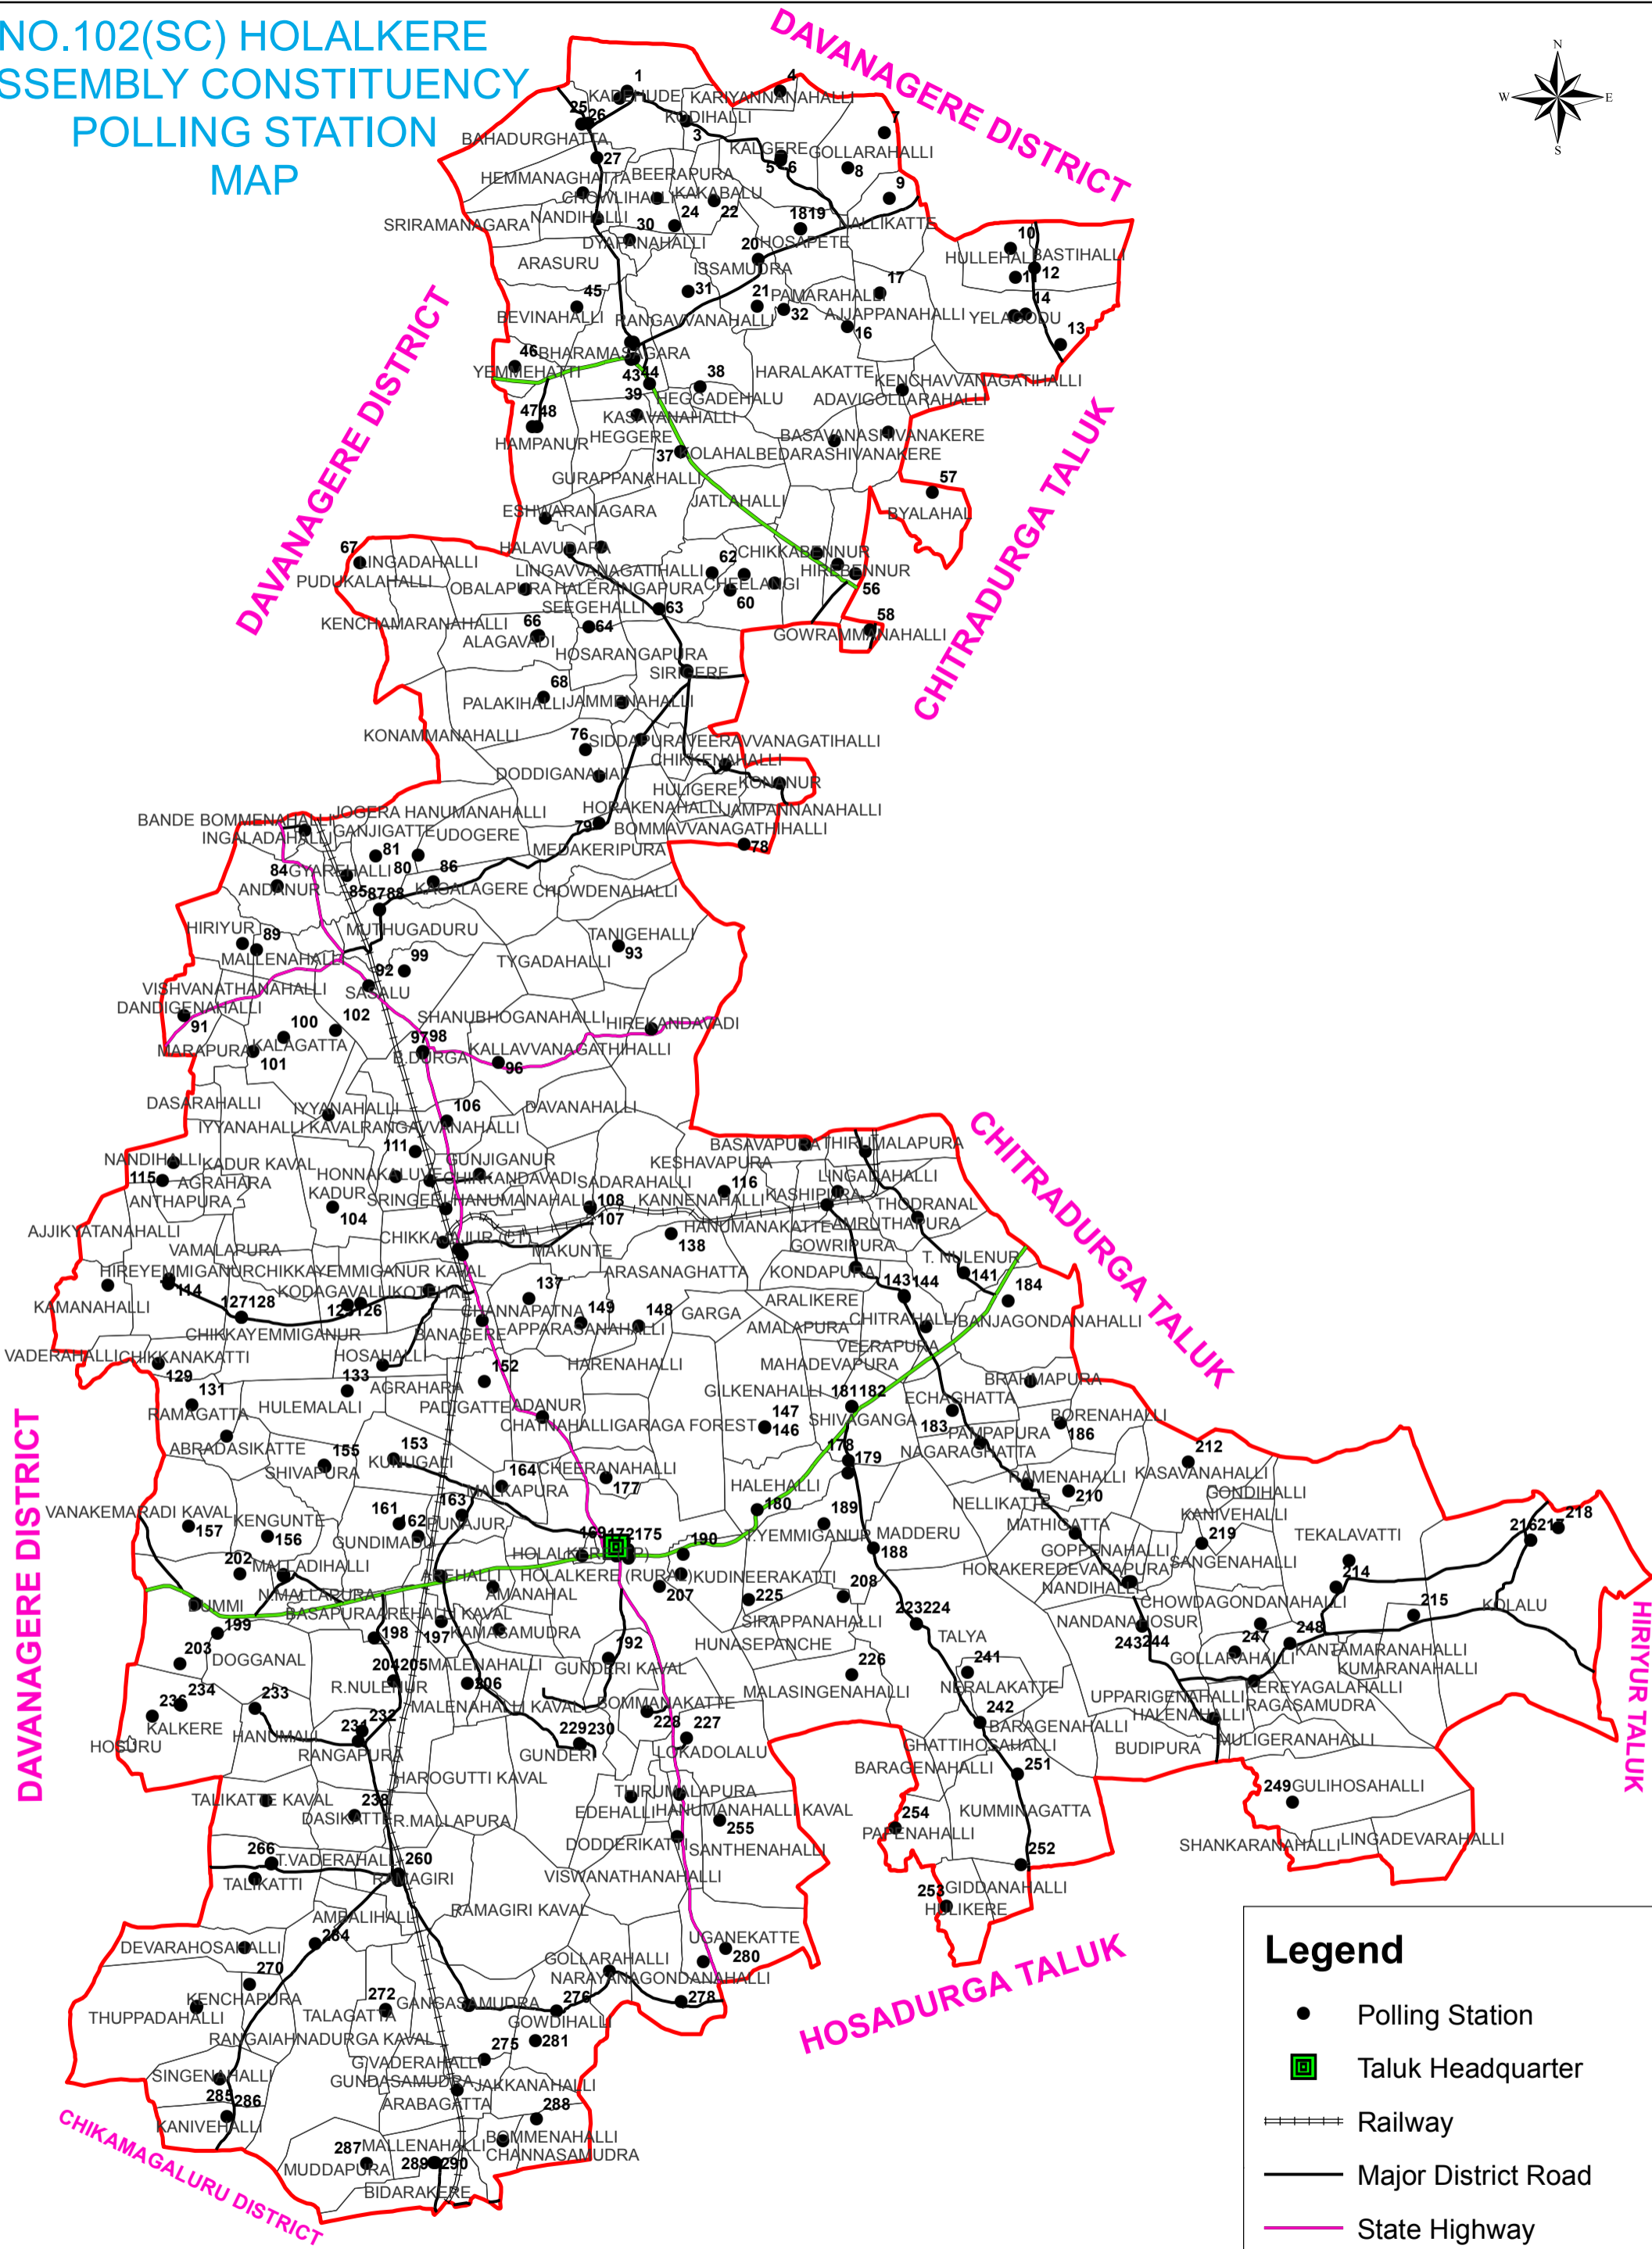

NO.102(SC) HOLALKERE ASSEMBLY CONSTITUENCY POLLING STATION MAP

Legend

- Polling Station
- Taluk Headquarter
- ==== Railway
- Major District Road
- State Highway
- National Highway
- Village Boundary
- Constituency Boundary