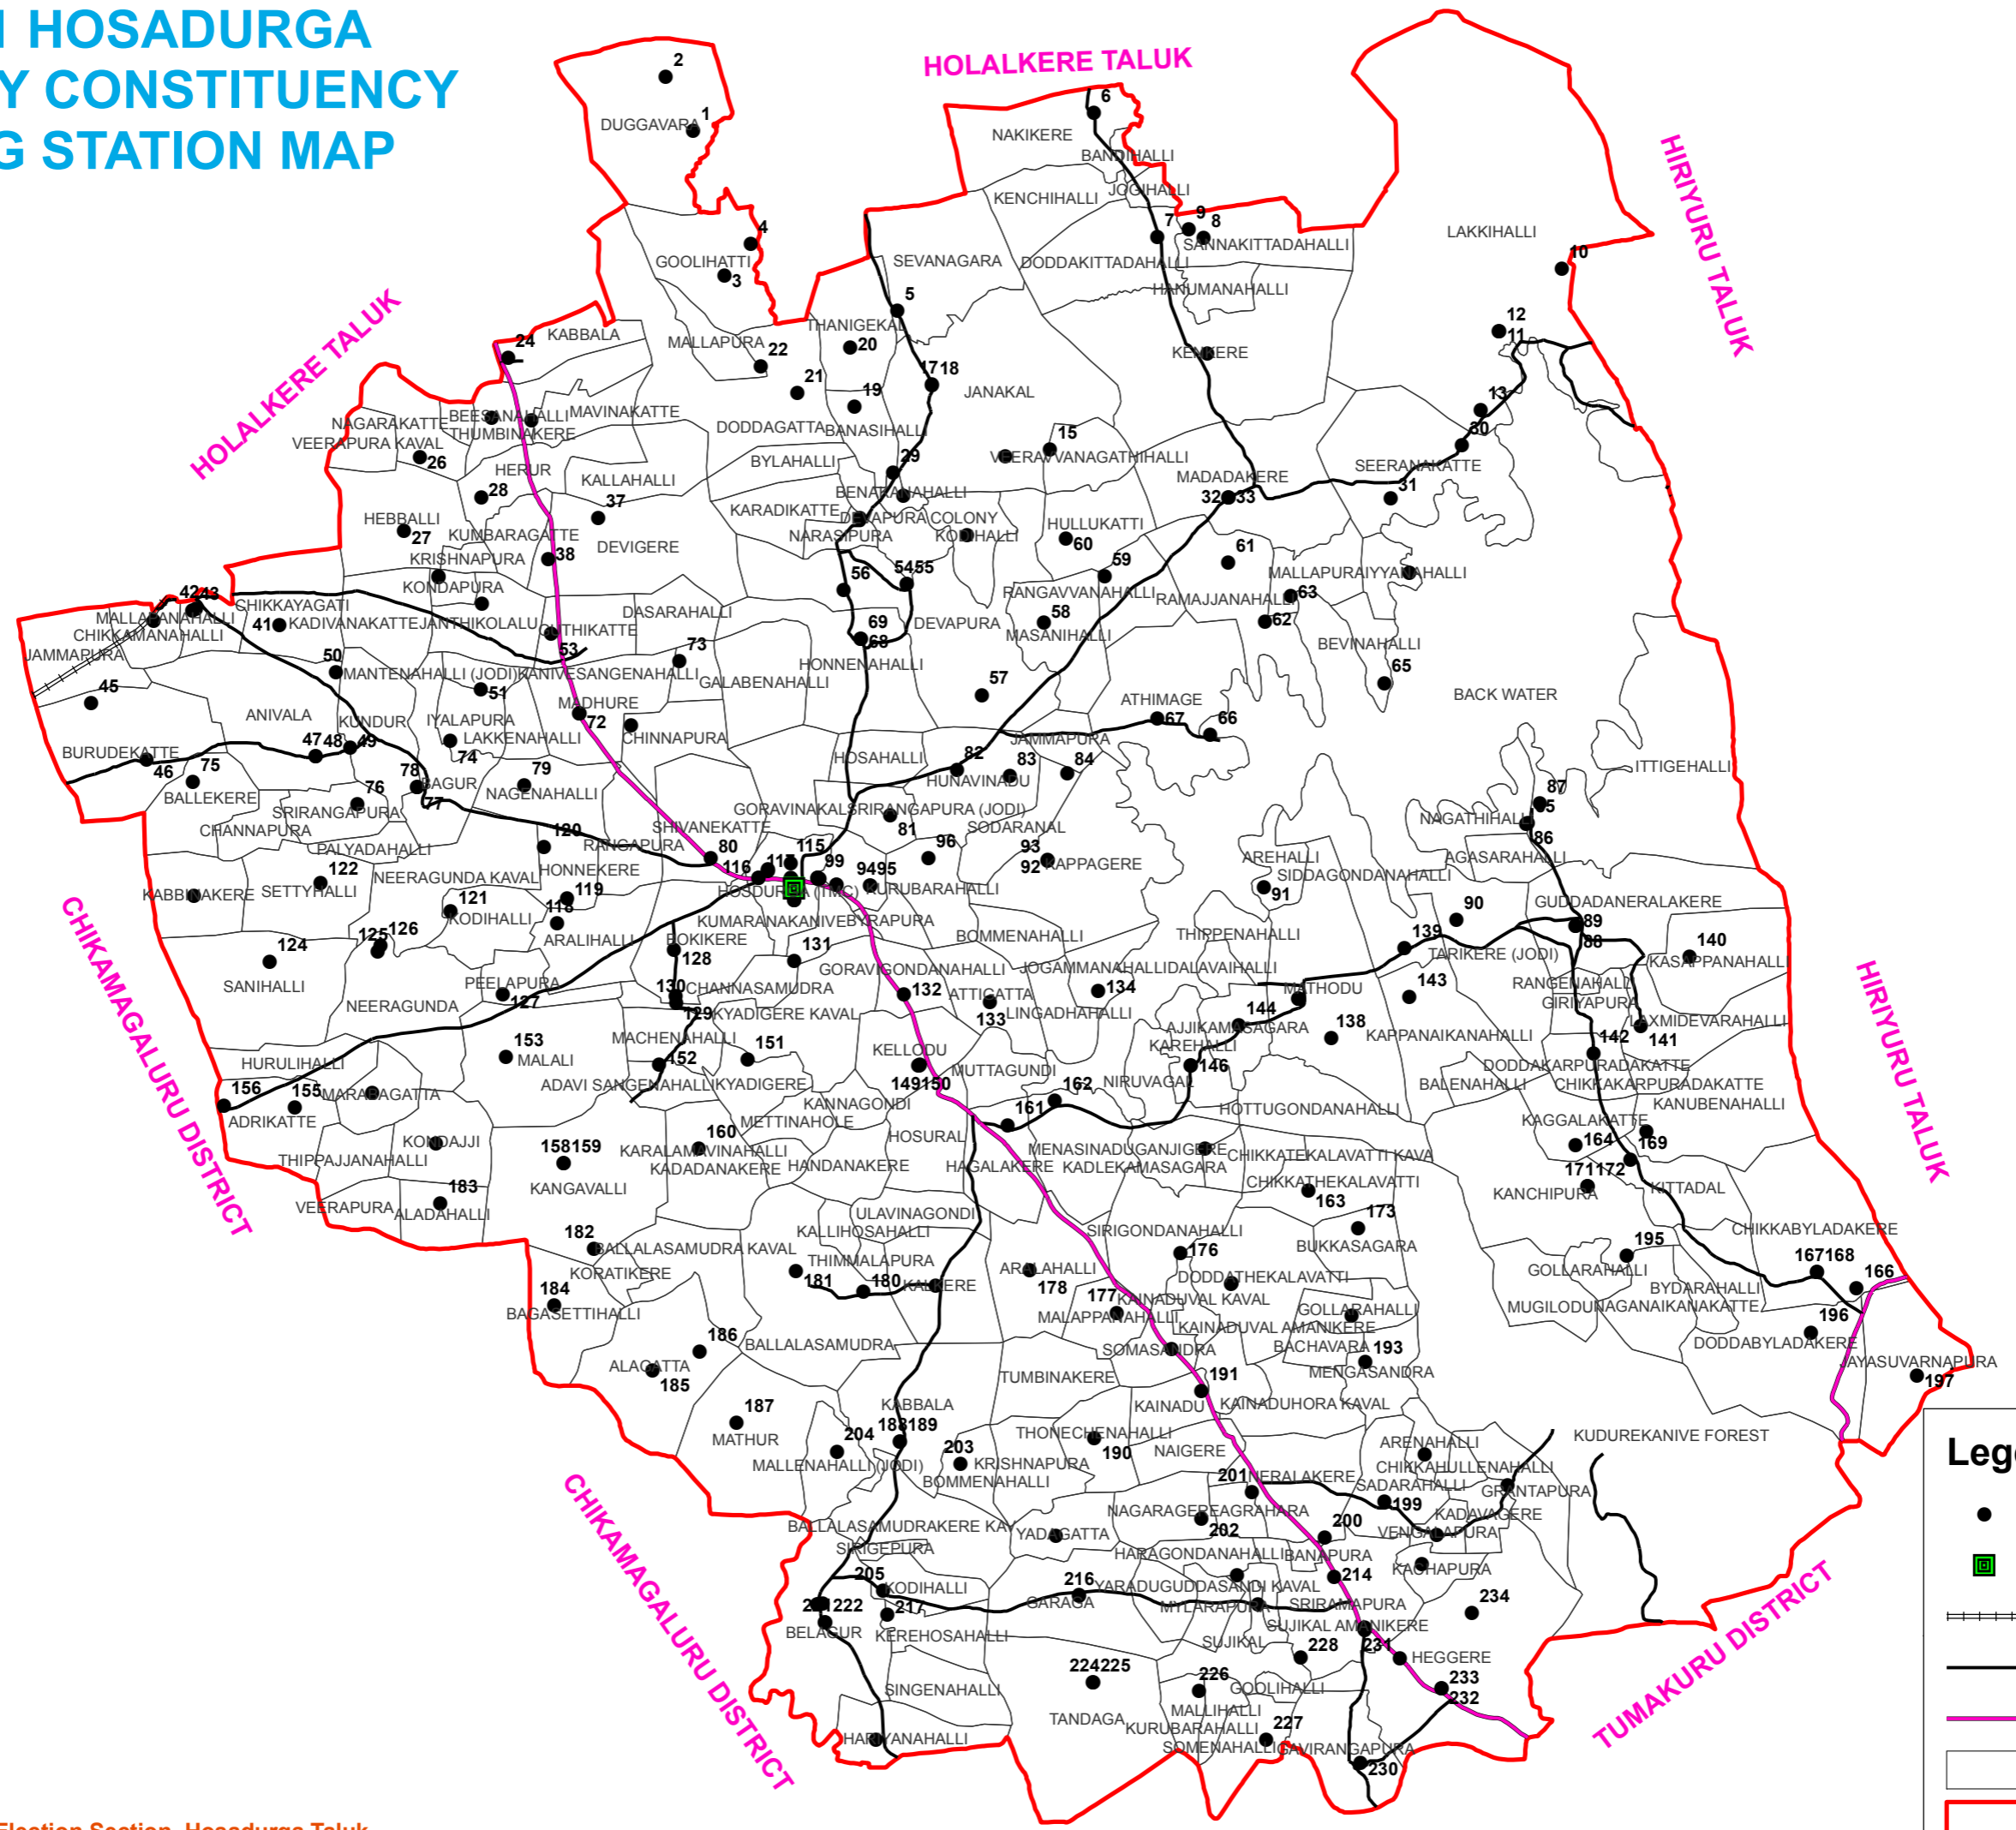

NO. 101 HOSADURGA ASSEMBLY CONSTITUENCY POLLING STATION MAP

Legend

- Polling Station
- Taluk Headquarter
- ==== Railway
- Major District Road
- State Highway
- Village Boundary
- Constituency Boundary