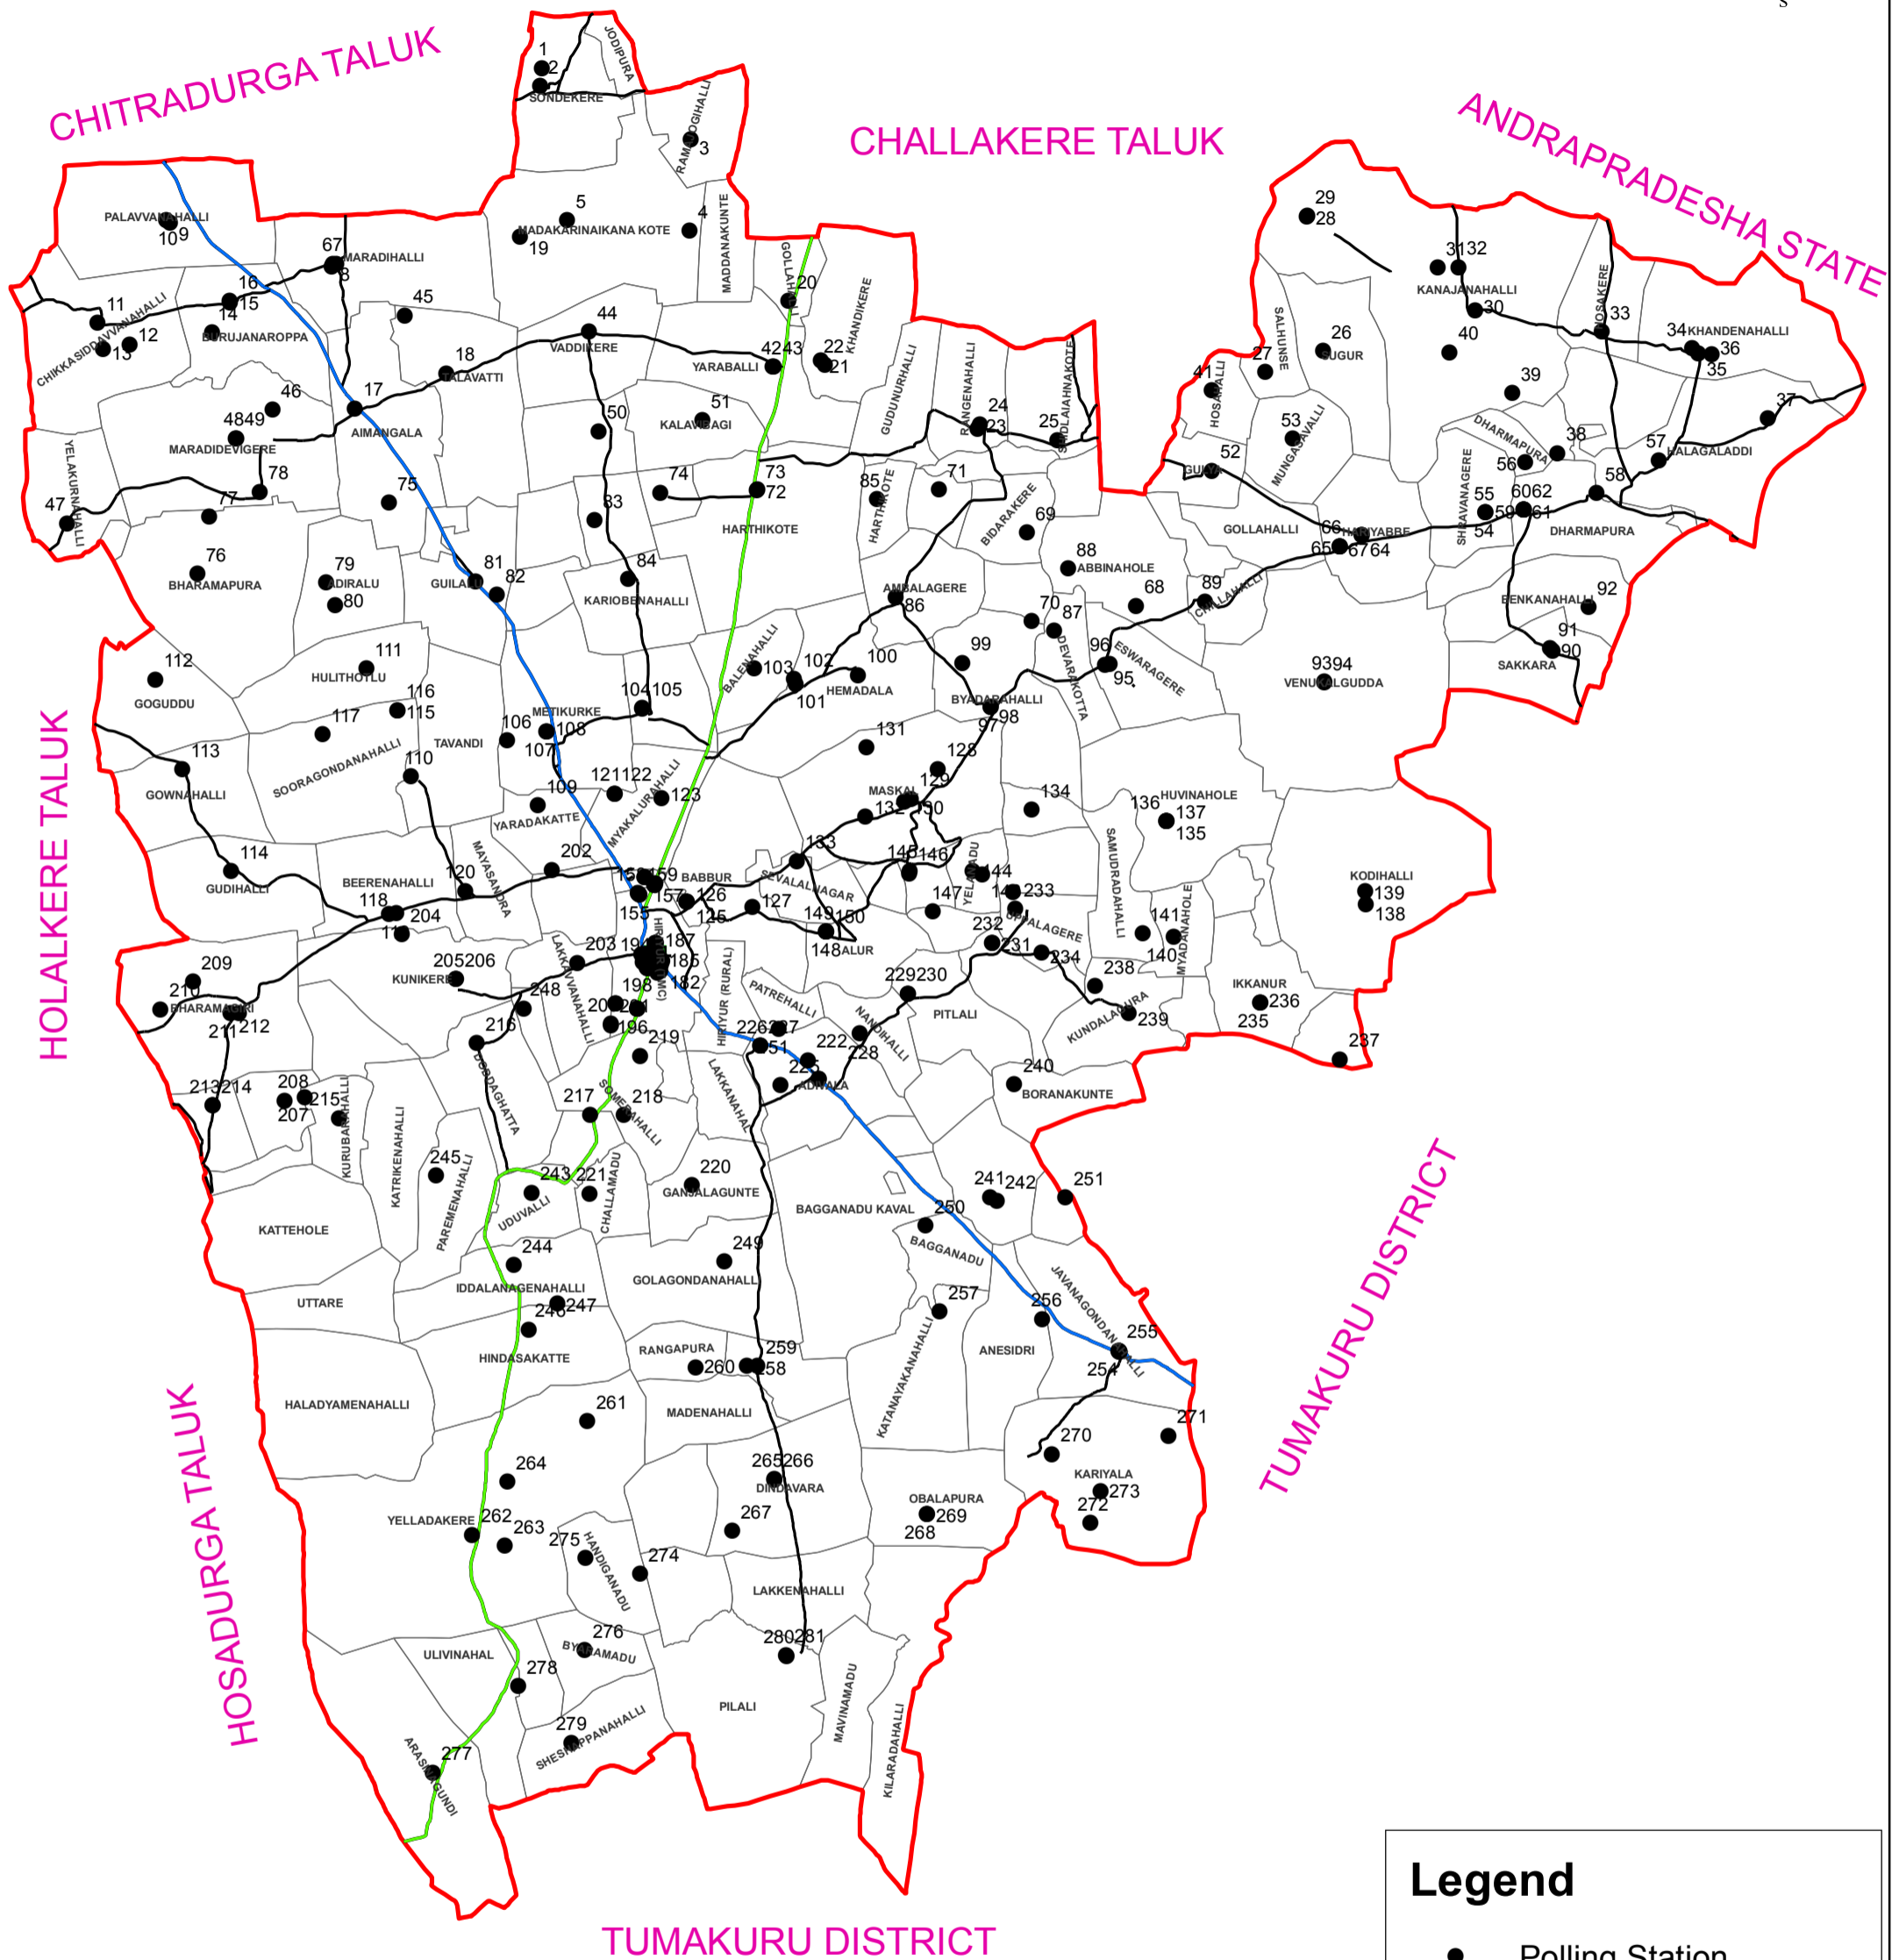

NO.100 HIRIYURU ASSEMBLY CONSTITUENCY POLLING STATION MAP

Legend

- Polling Station
- Taluk Headquarter
- Major District Road
- National Highway
- State Highway
- Village Boundary
- Constituency Boundary