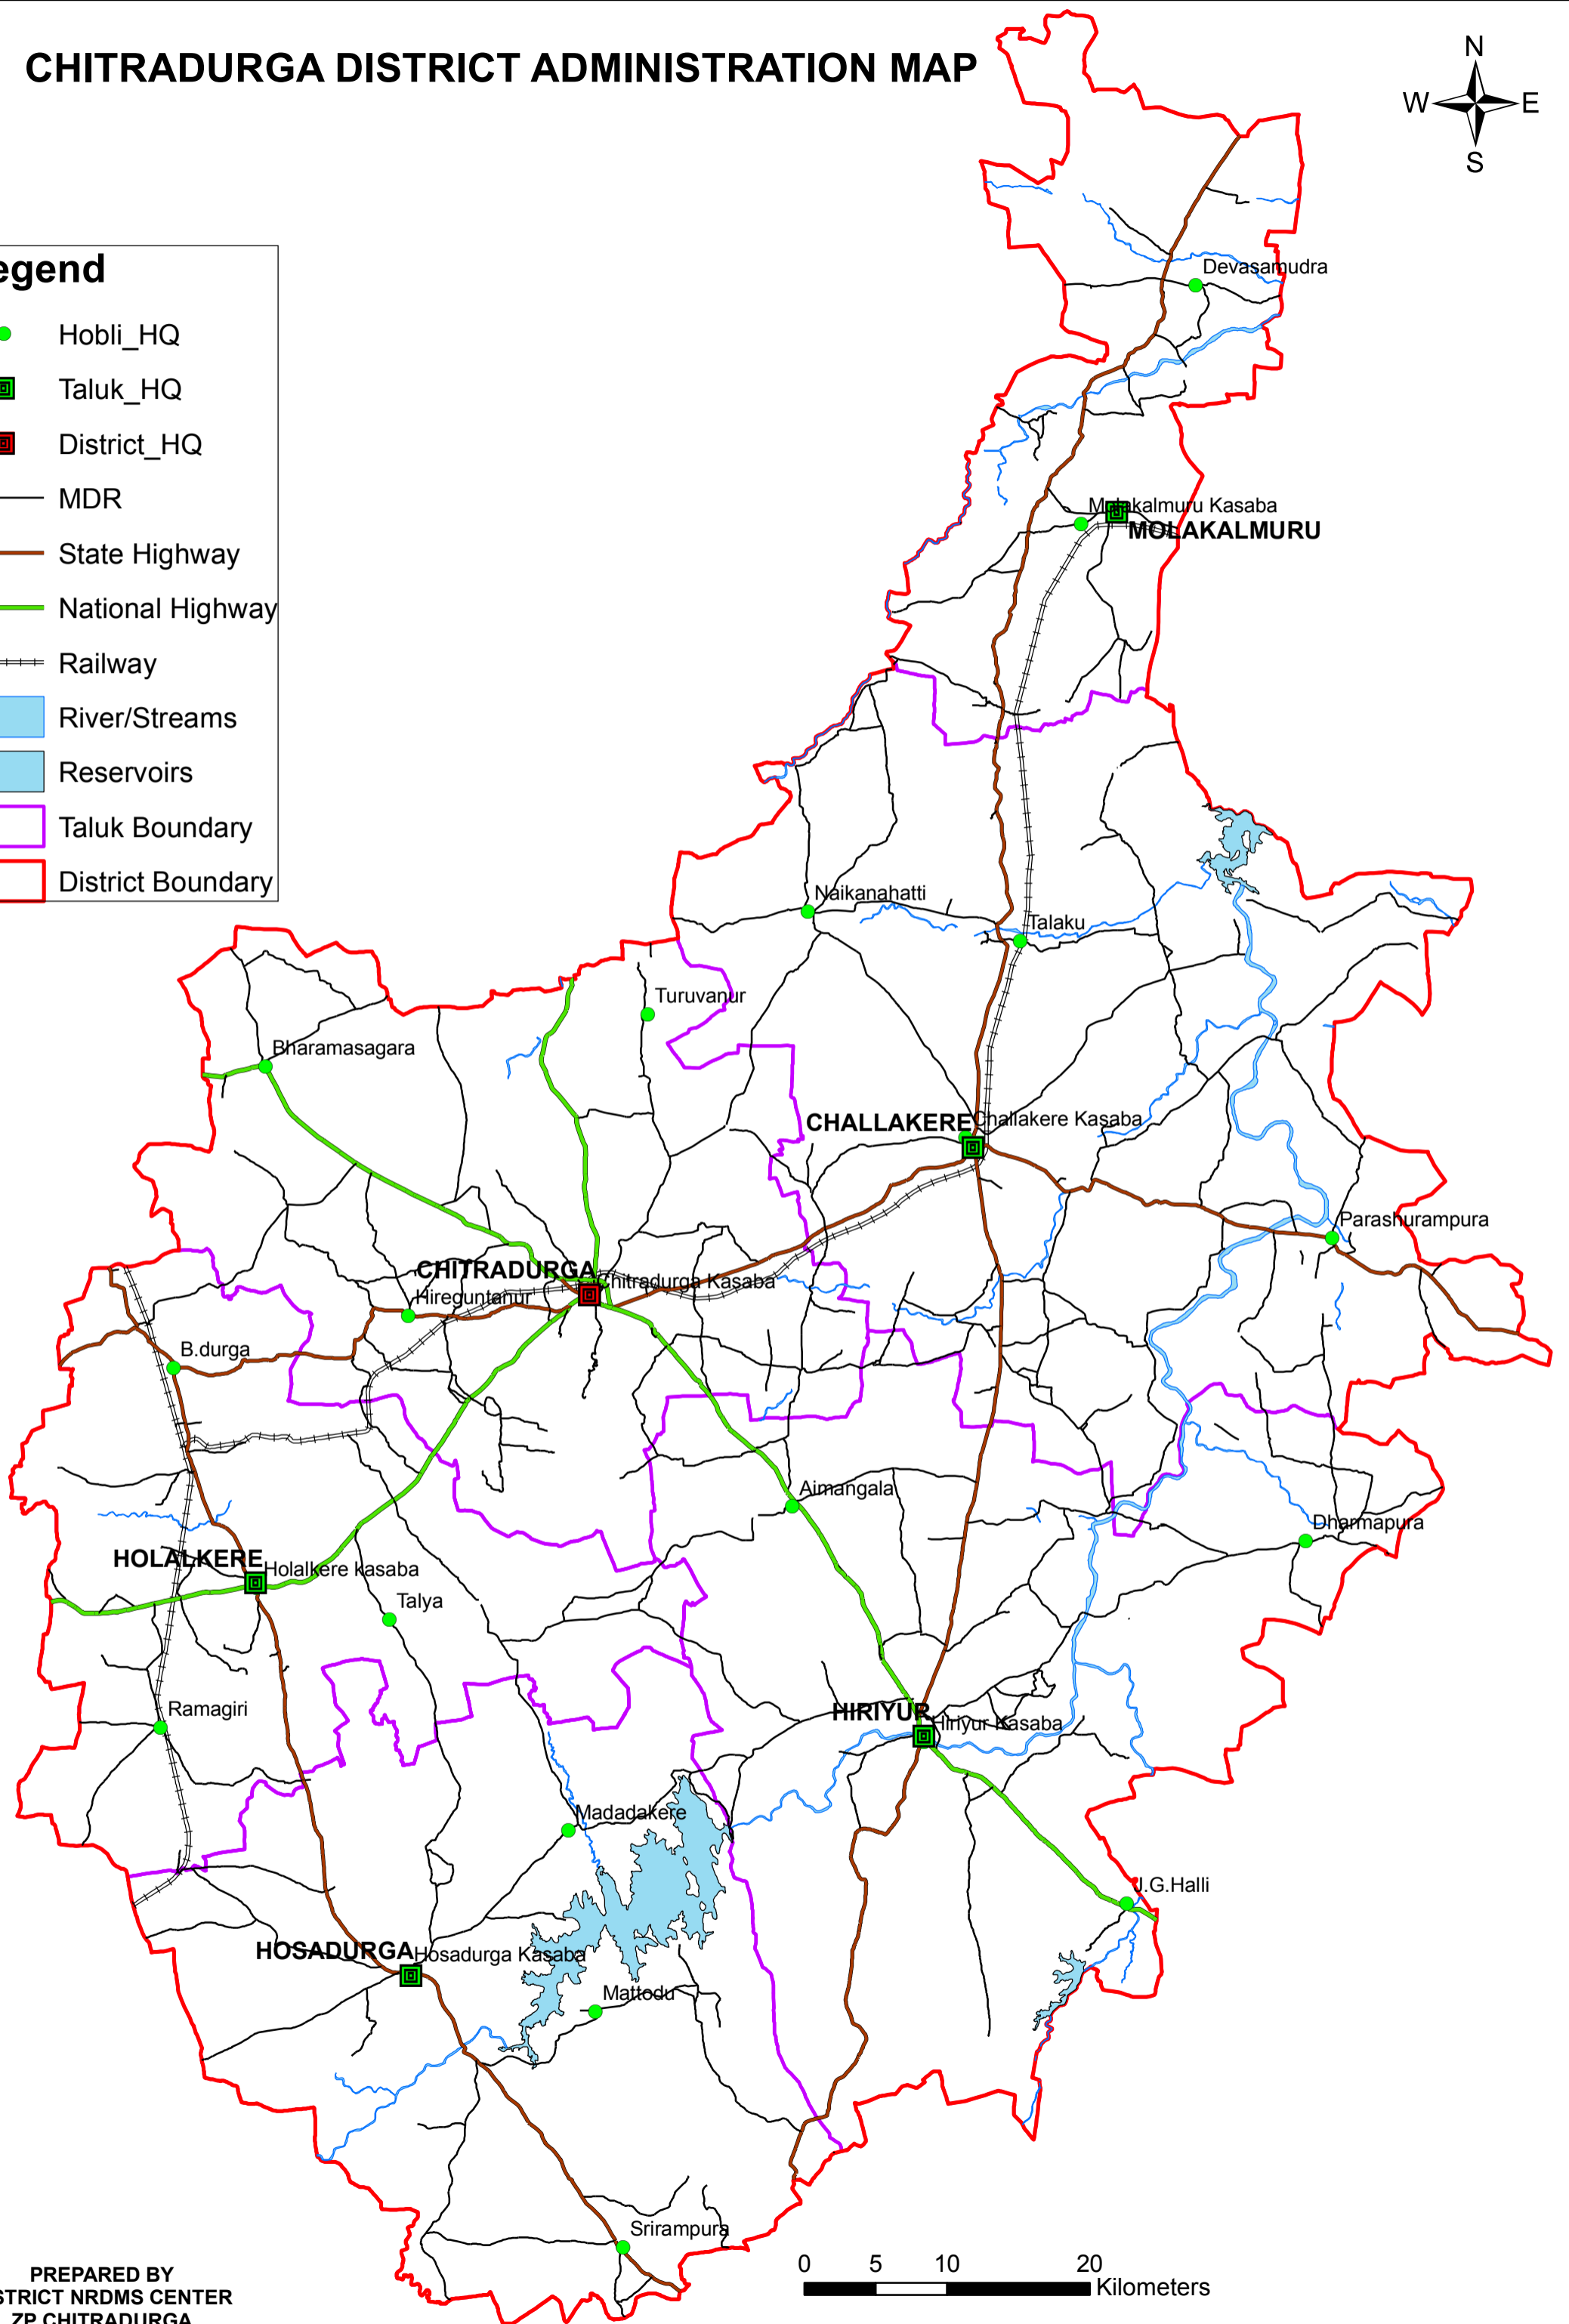

CHITRADURGA DISTRICT ADMINISTRATION MAP

Legend

- Hobli_HQ
- Taluk_HQ
- District_HQ
- MDR
- State Highway
- National Highway
- +—+ Railway
- River/Streams
- Reservoirs
- Taluk Boundary
- District Boundary