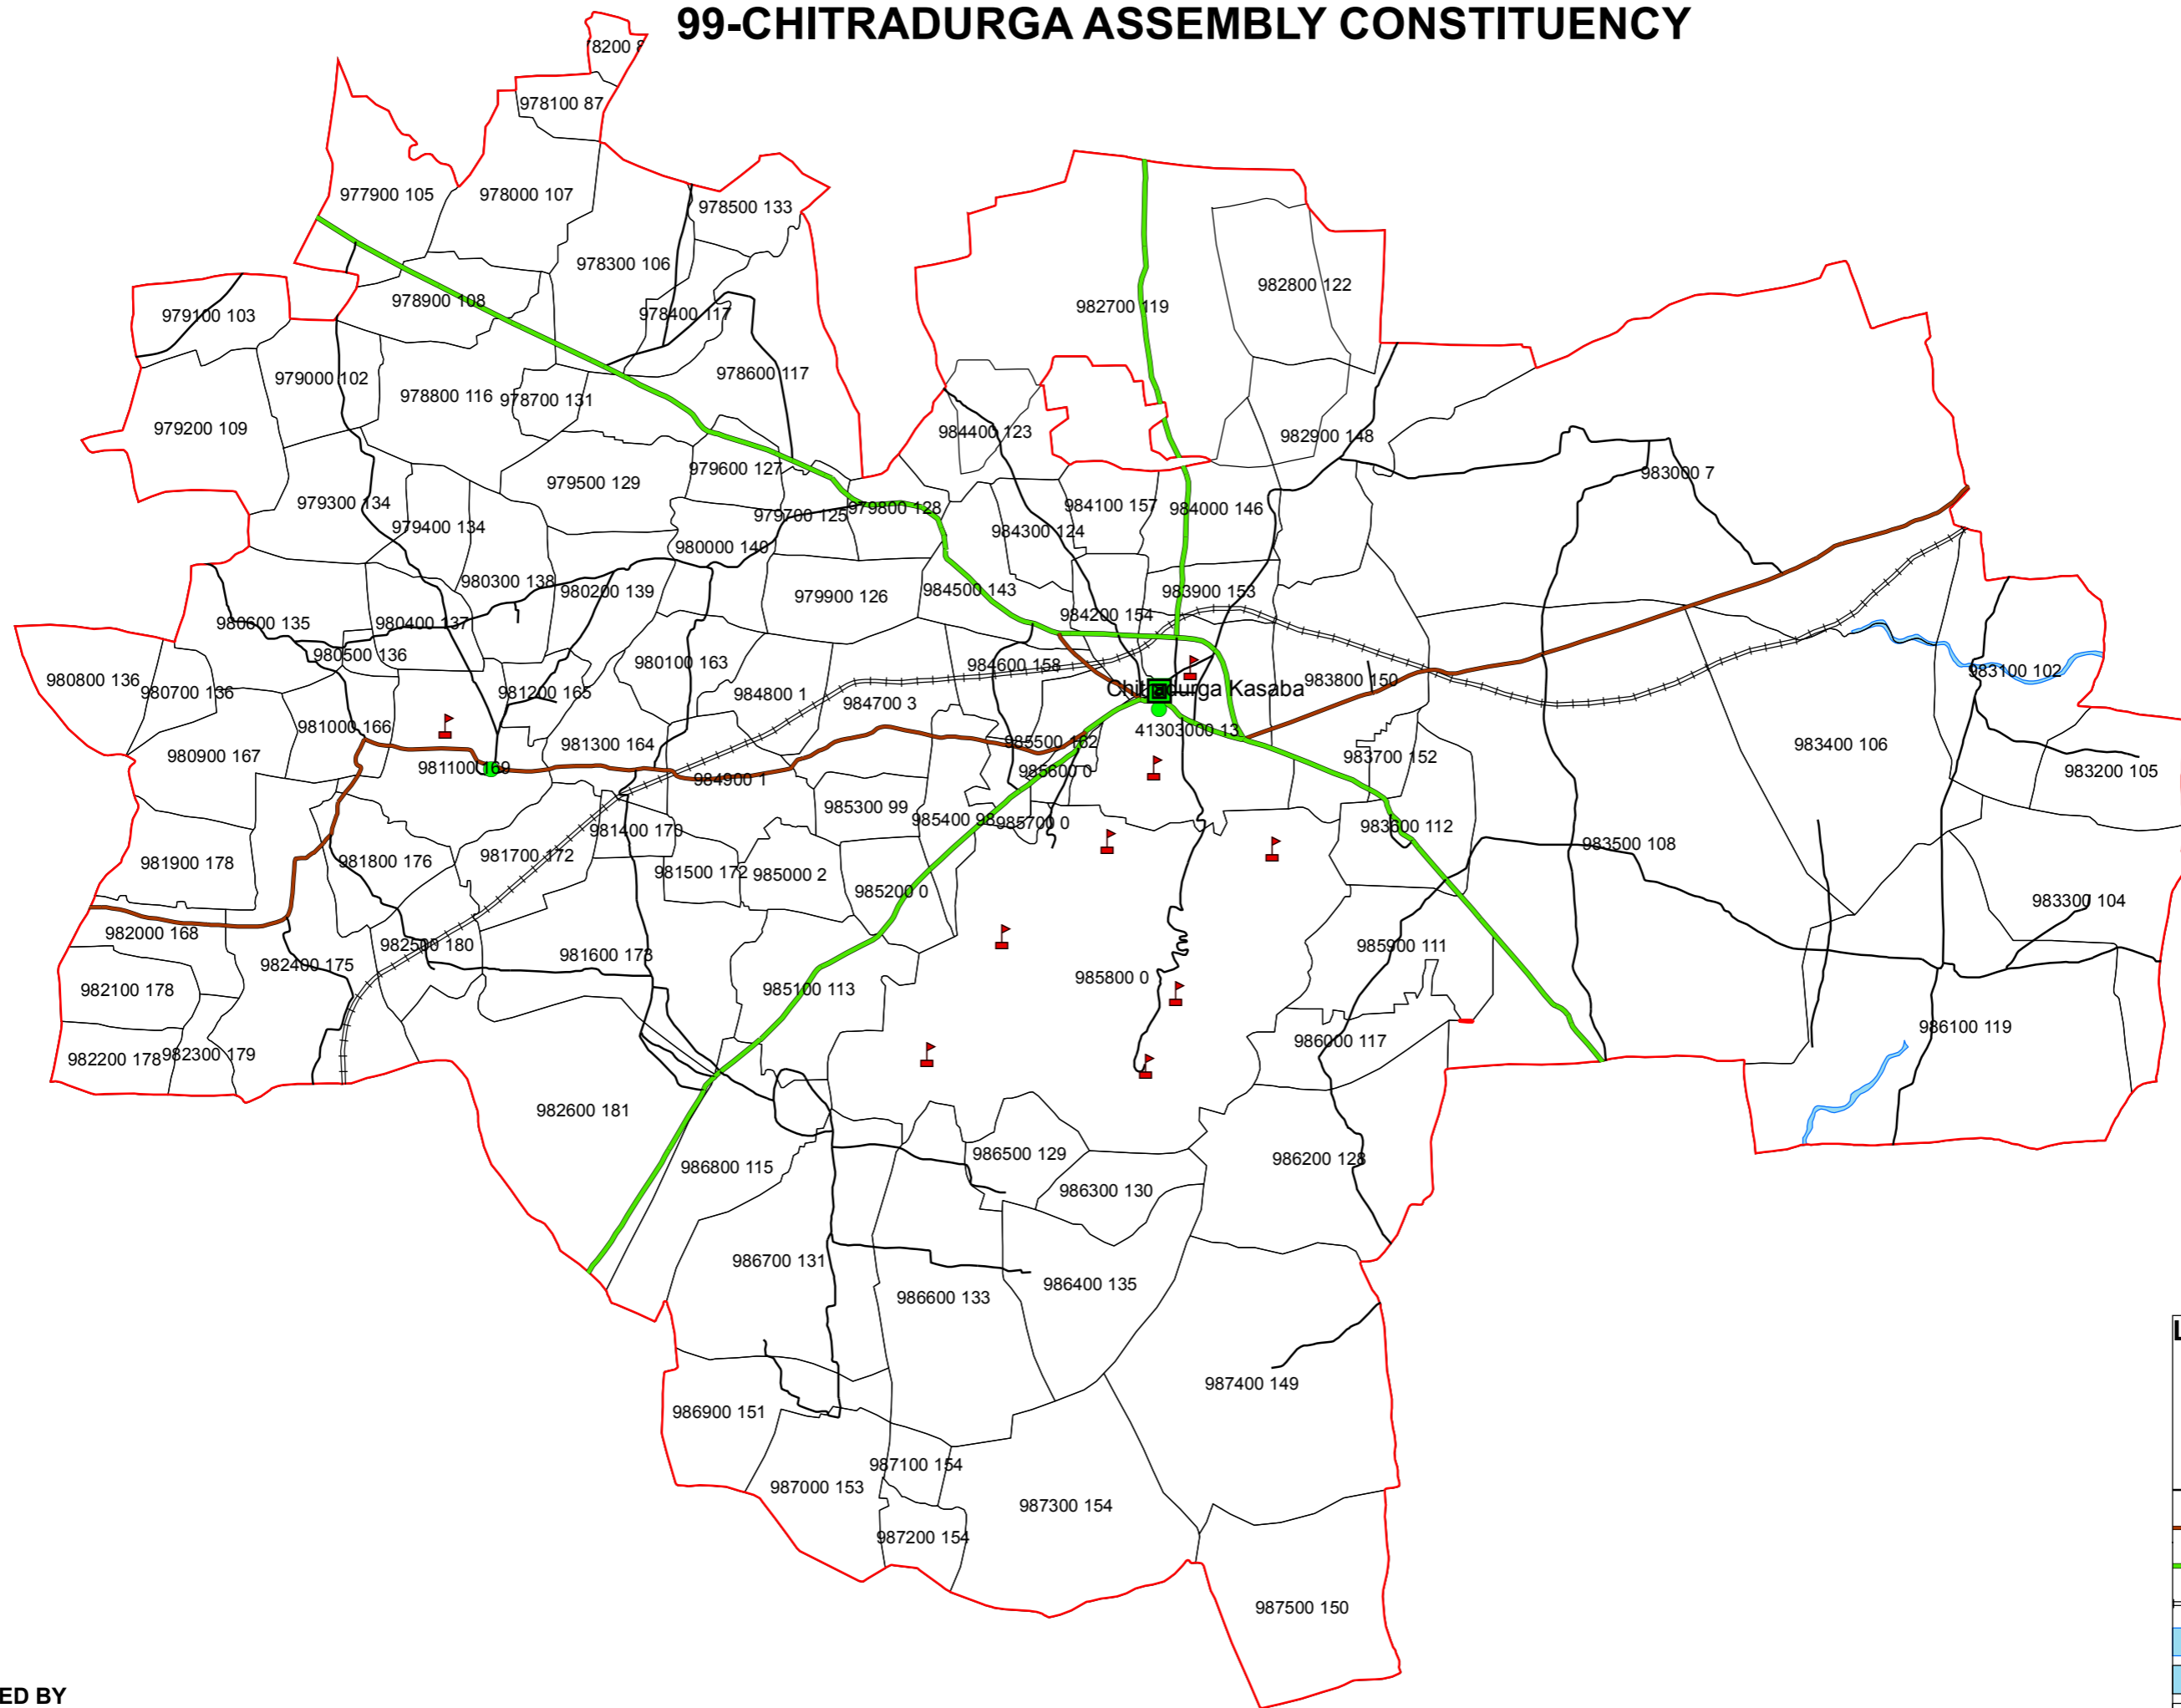

99-CHITRADURGA ASSEMBLY CONSTITUENCY

PREPARED BY
DISTRICT NRDMS CENTER
ZP CHITRADURGA

Legend

- Police Station
- Hobli_HQ
- Taluk_HQ
- MDR
- State Highway
- National Highway
- Railway
- River/Streams
- Reservoirs
- Chitradurga_99
- AC Boundary