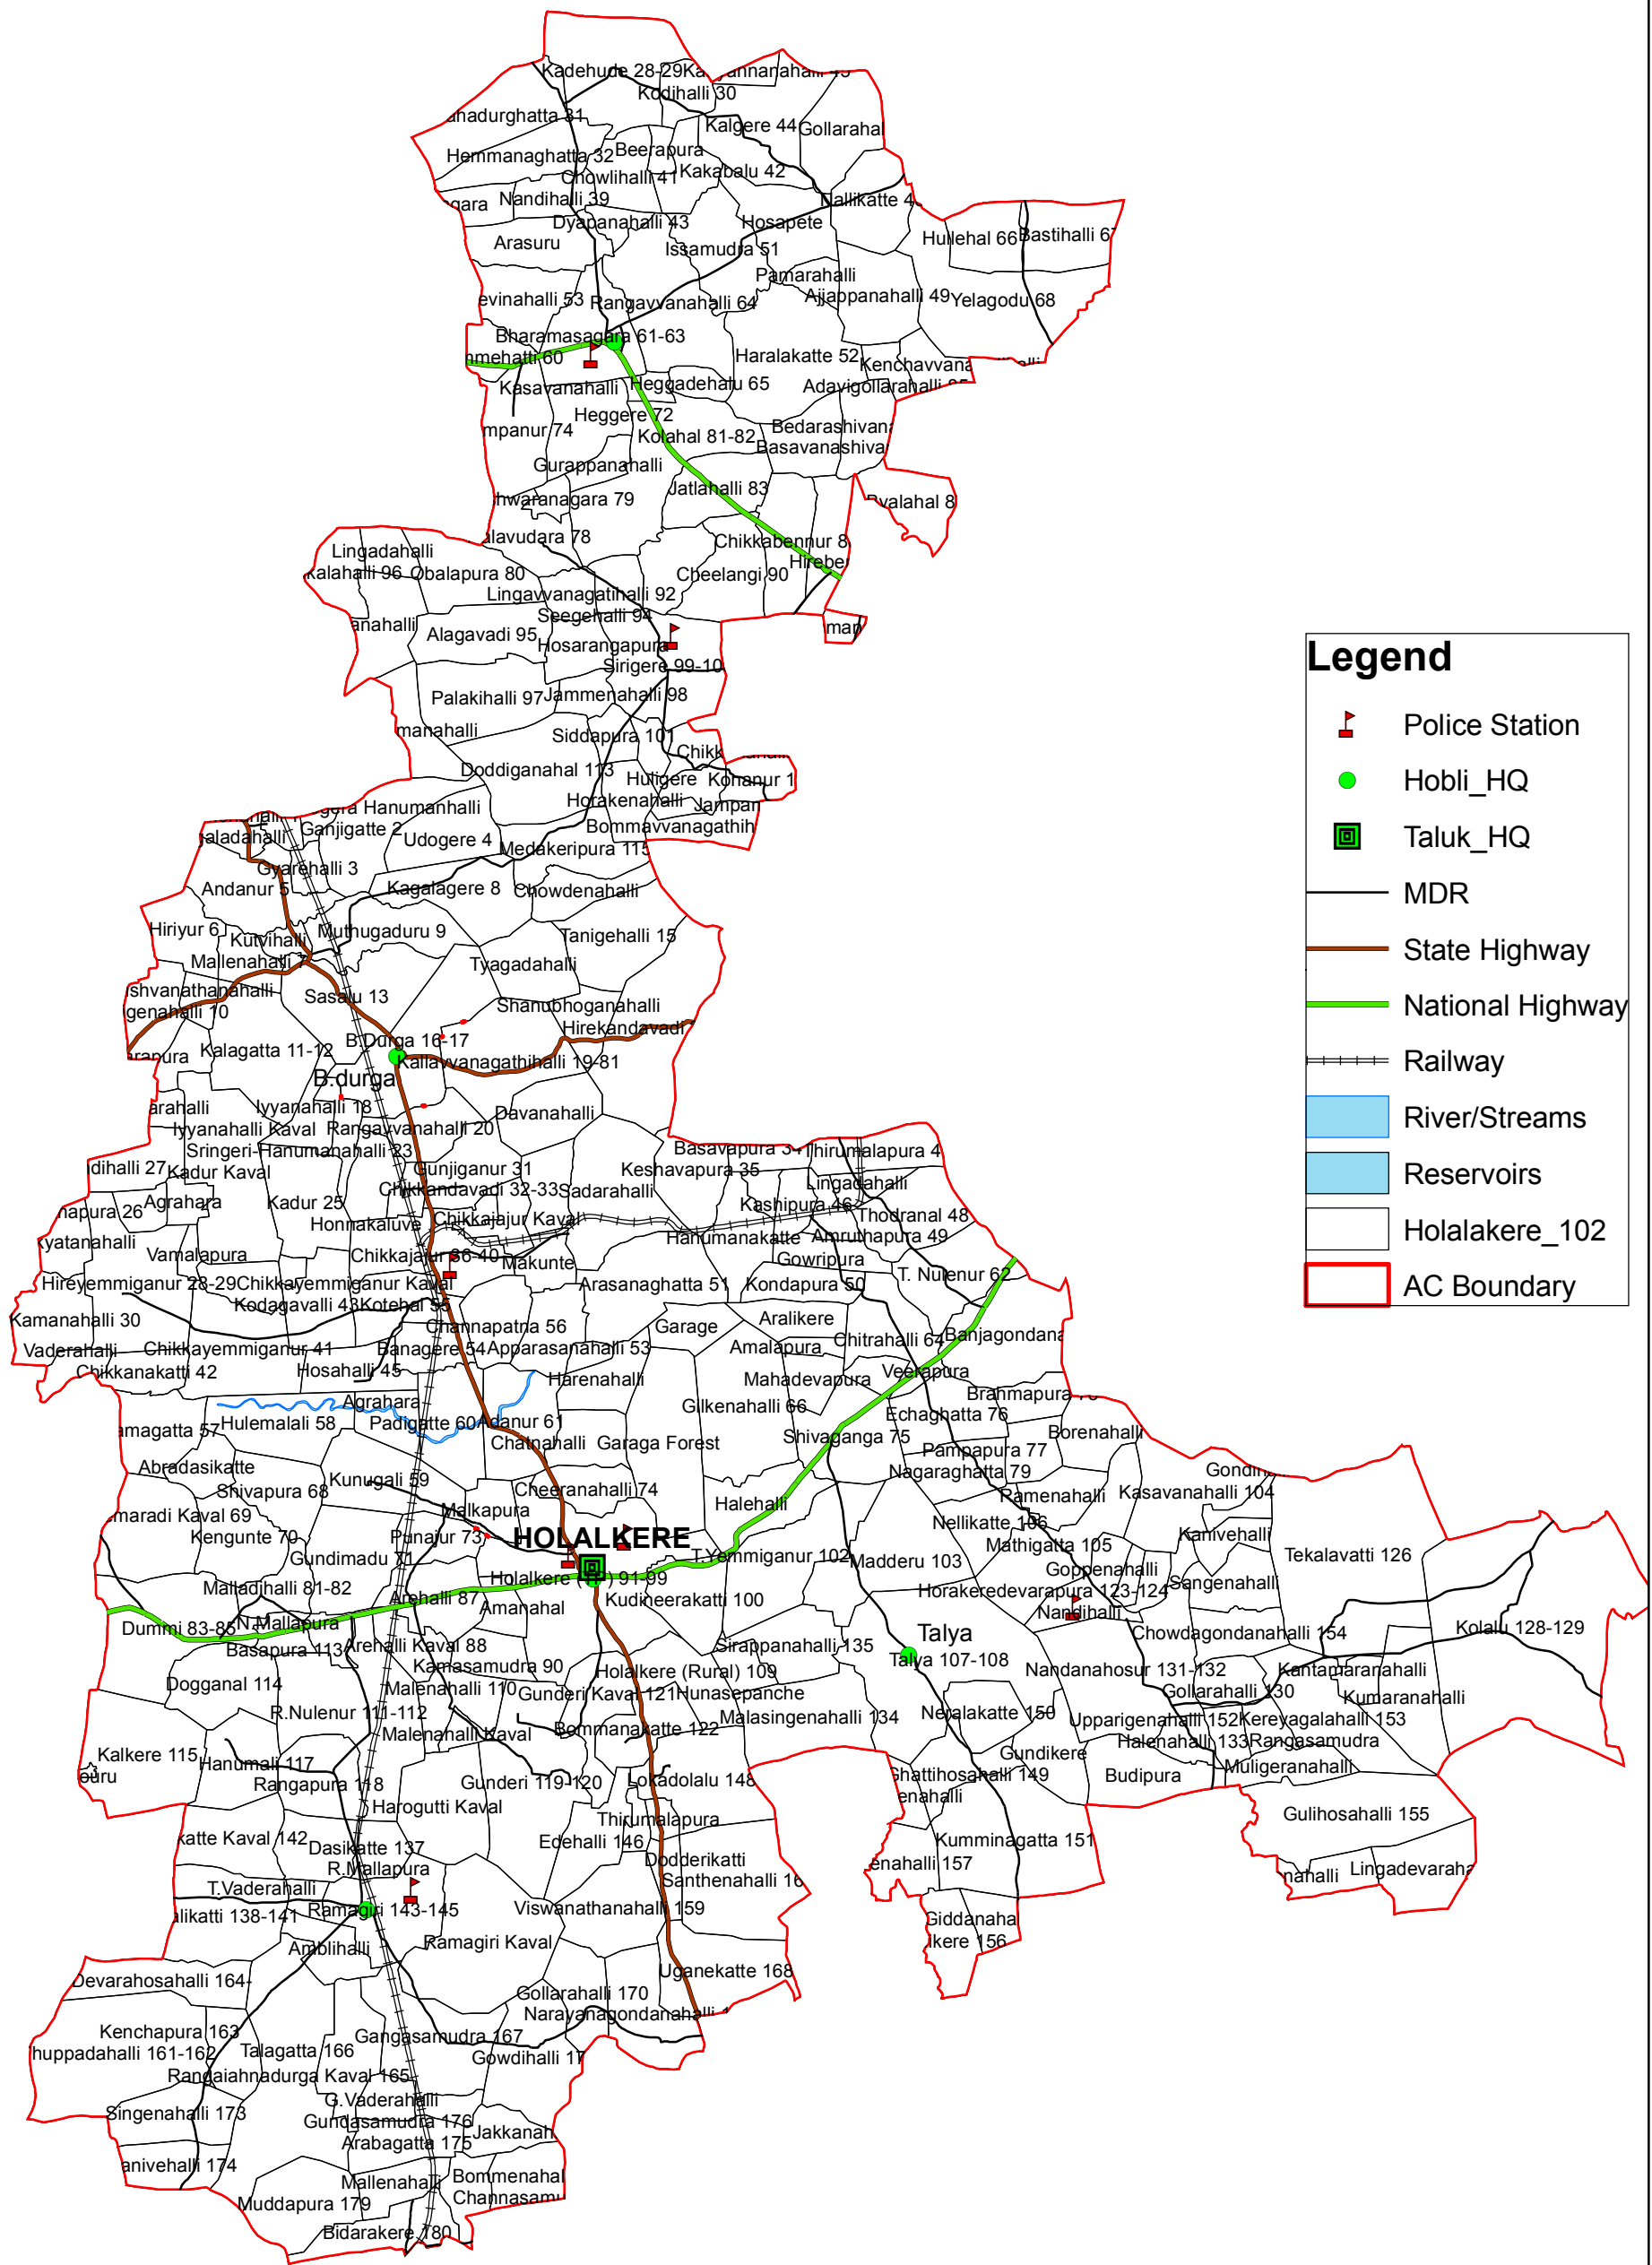

102-HOLALKERE ASSEMBLY CONSTITUENCY

Legend

- Police Station
- Hobli_HQ
- Taluk_HQ
- MDR
- State Highway
- National Highway
- Railway
- River/Streams
- Reservoirs
- Holalaker_102
- AC Boundary