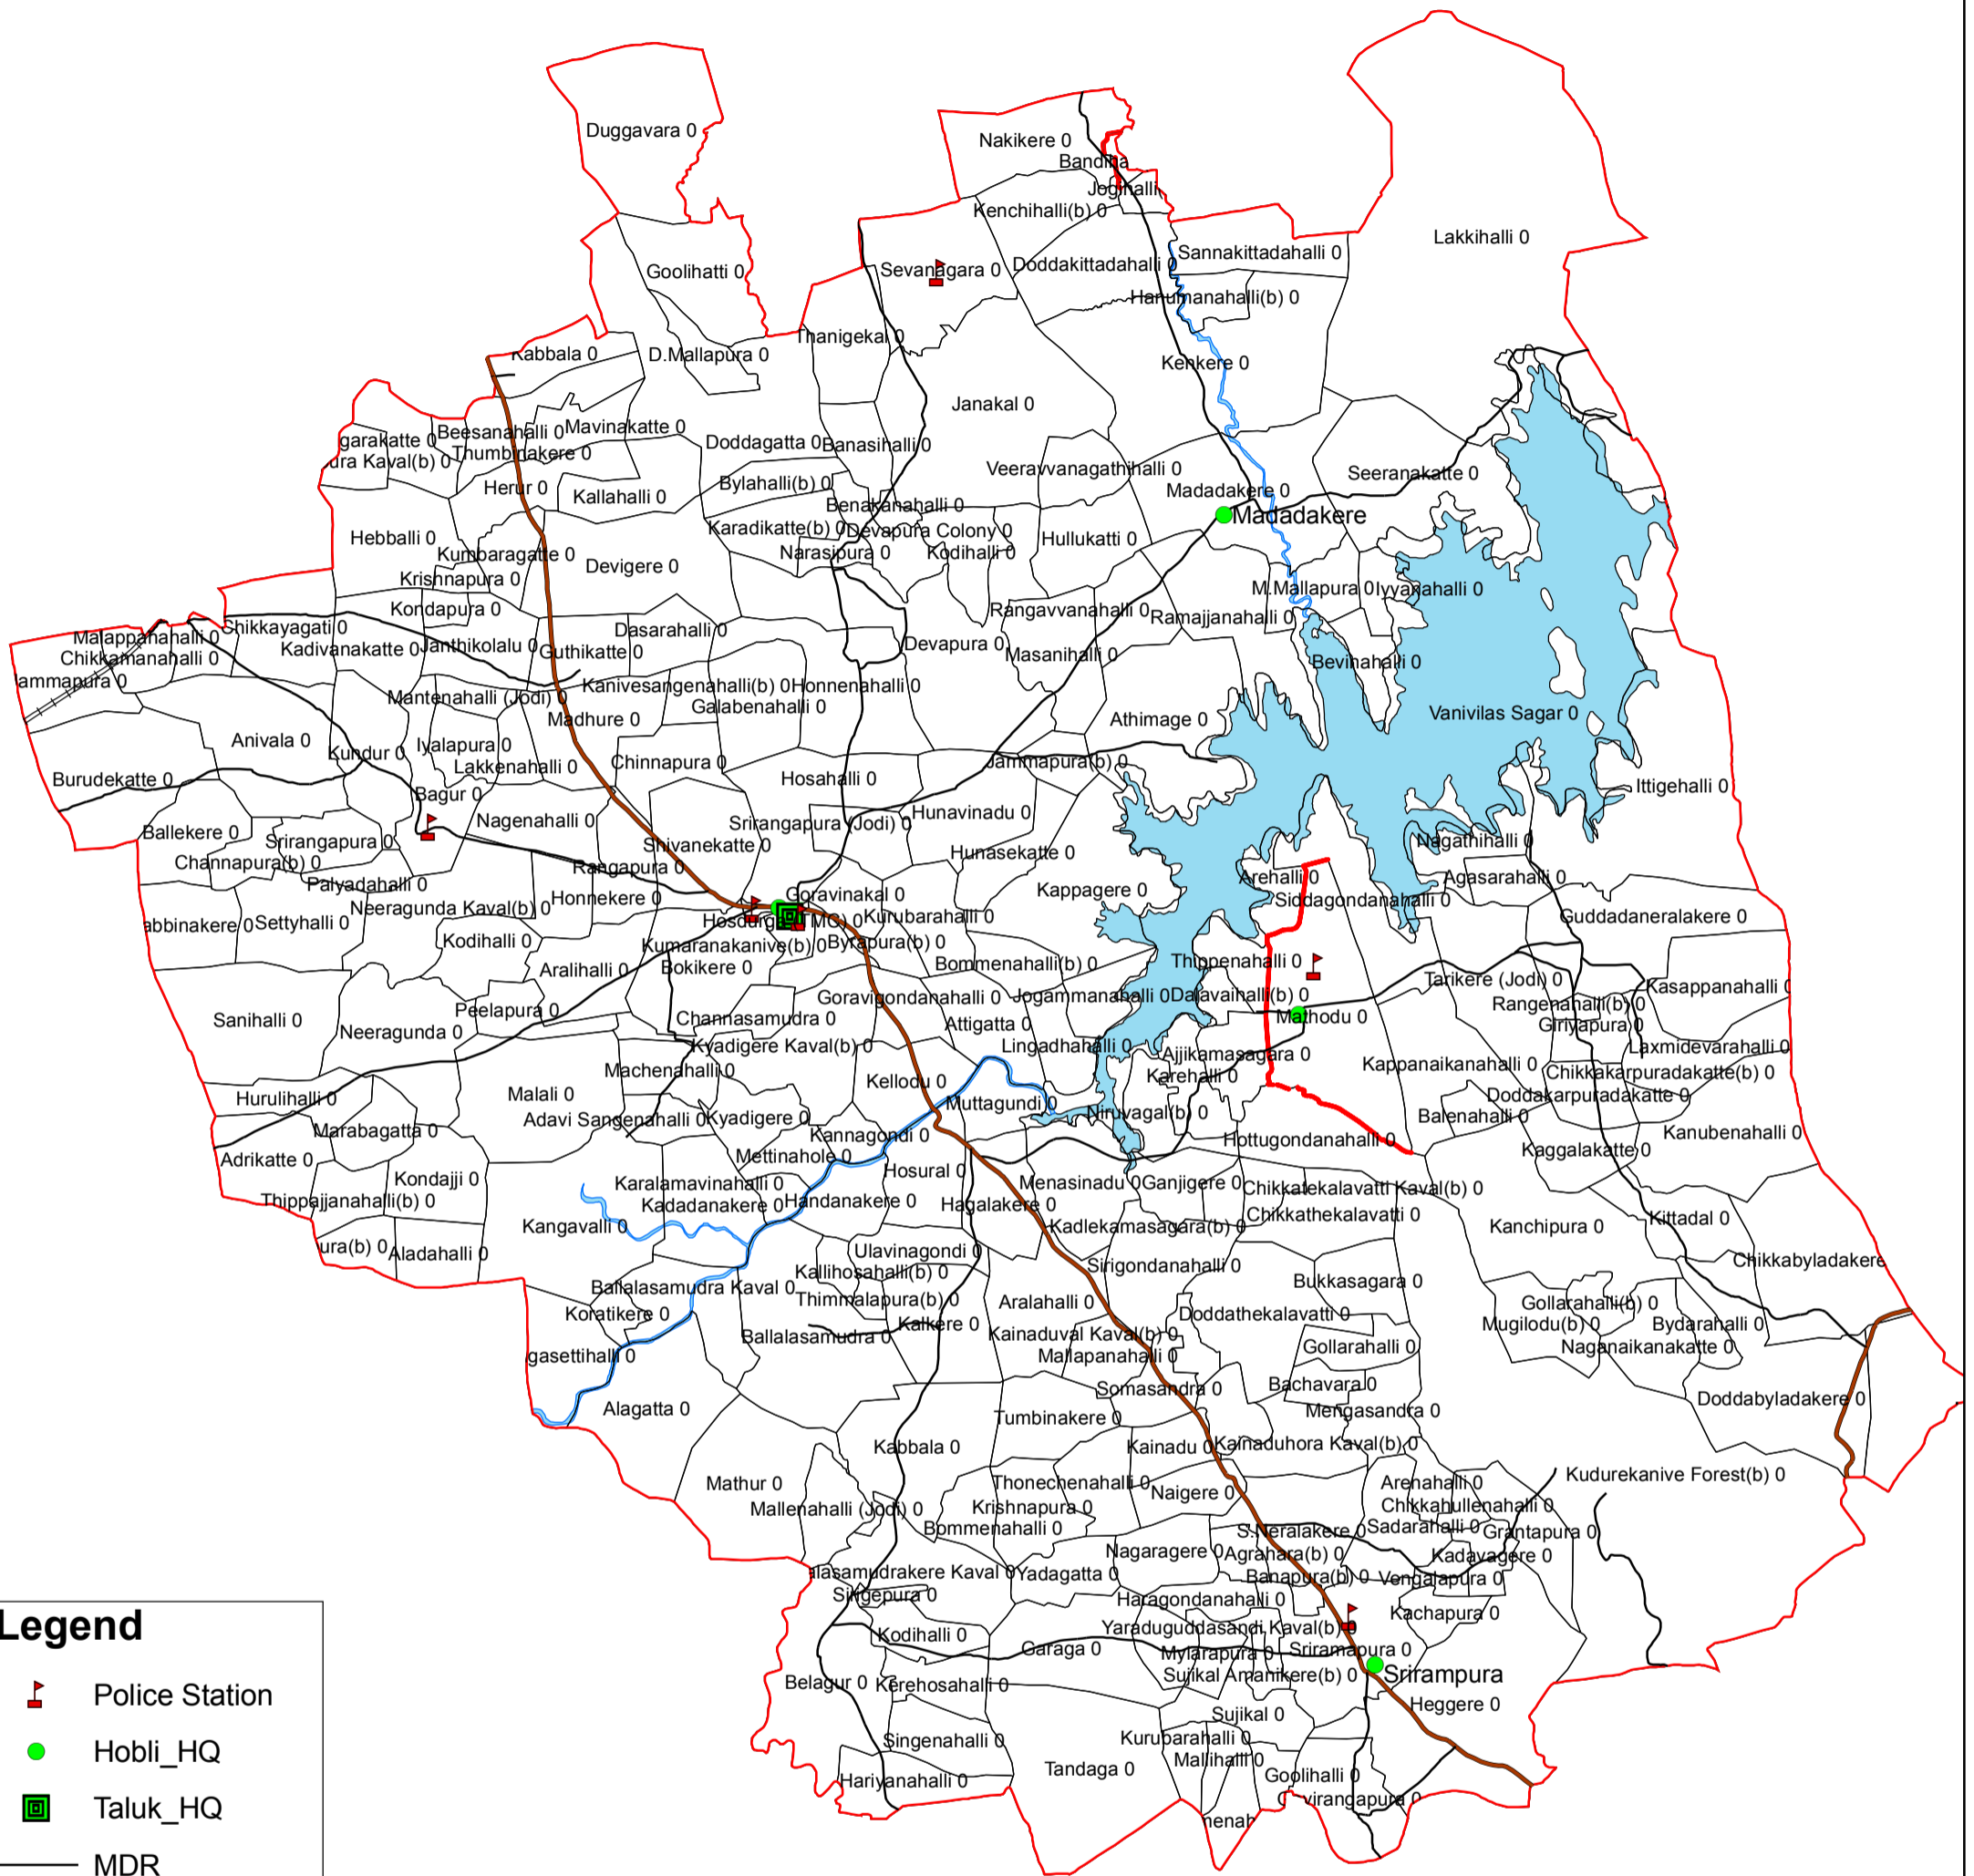

# 101-HOSADURGA ASSEMBLY CONSTITUENCY

**Legend**

- Police Station
- Hobli\_HQ
- Taluk\_HQ
- MDR
- State Highway
- National Highway
- Railway
- River/Streams
- Reservoirs
- Hosadurga\_101
- AC Boundary

PREPARED BY  
DISTRICT NRDMs CENTER  
ZP CHITRADURGA