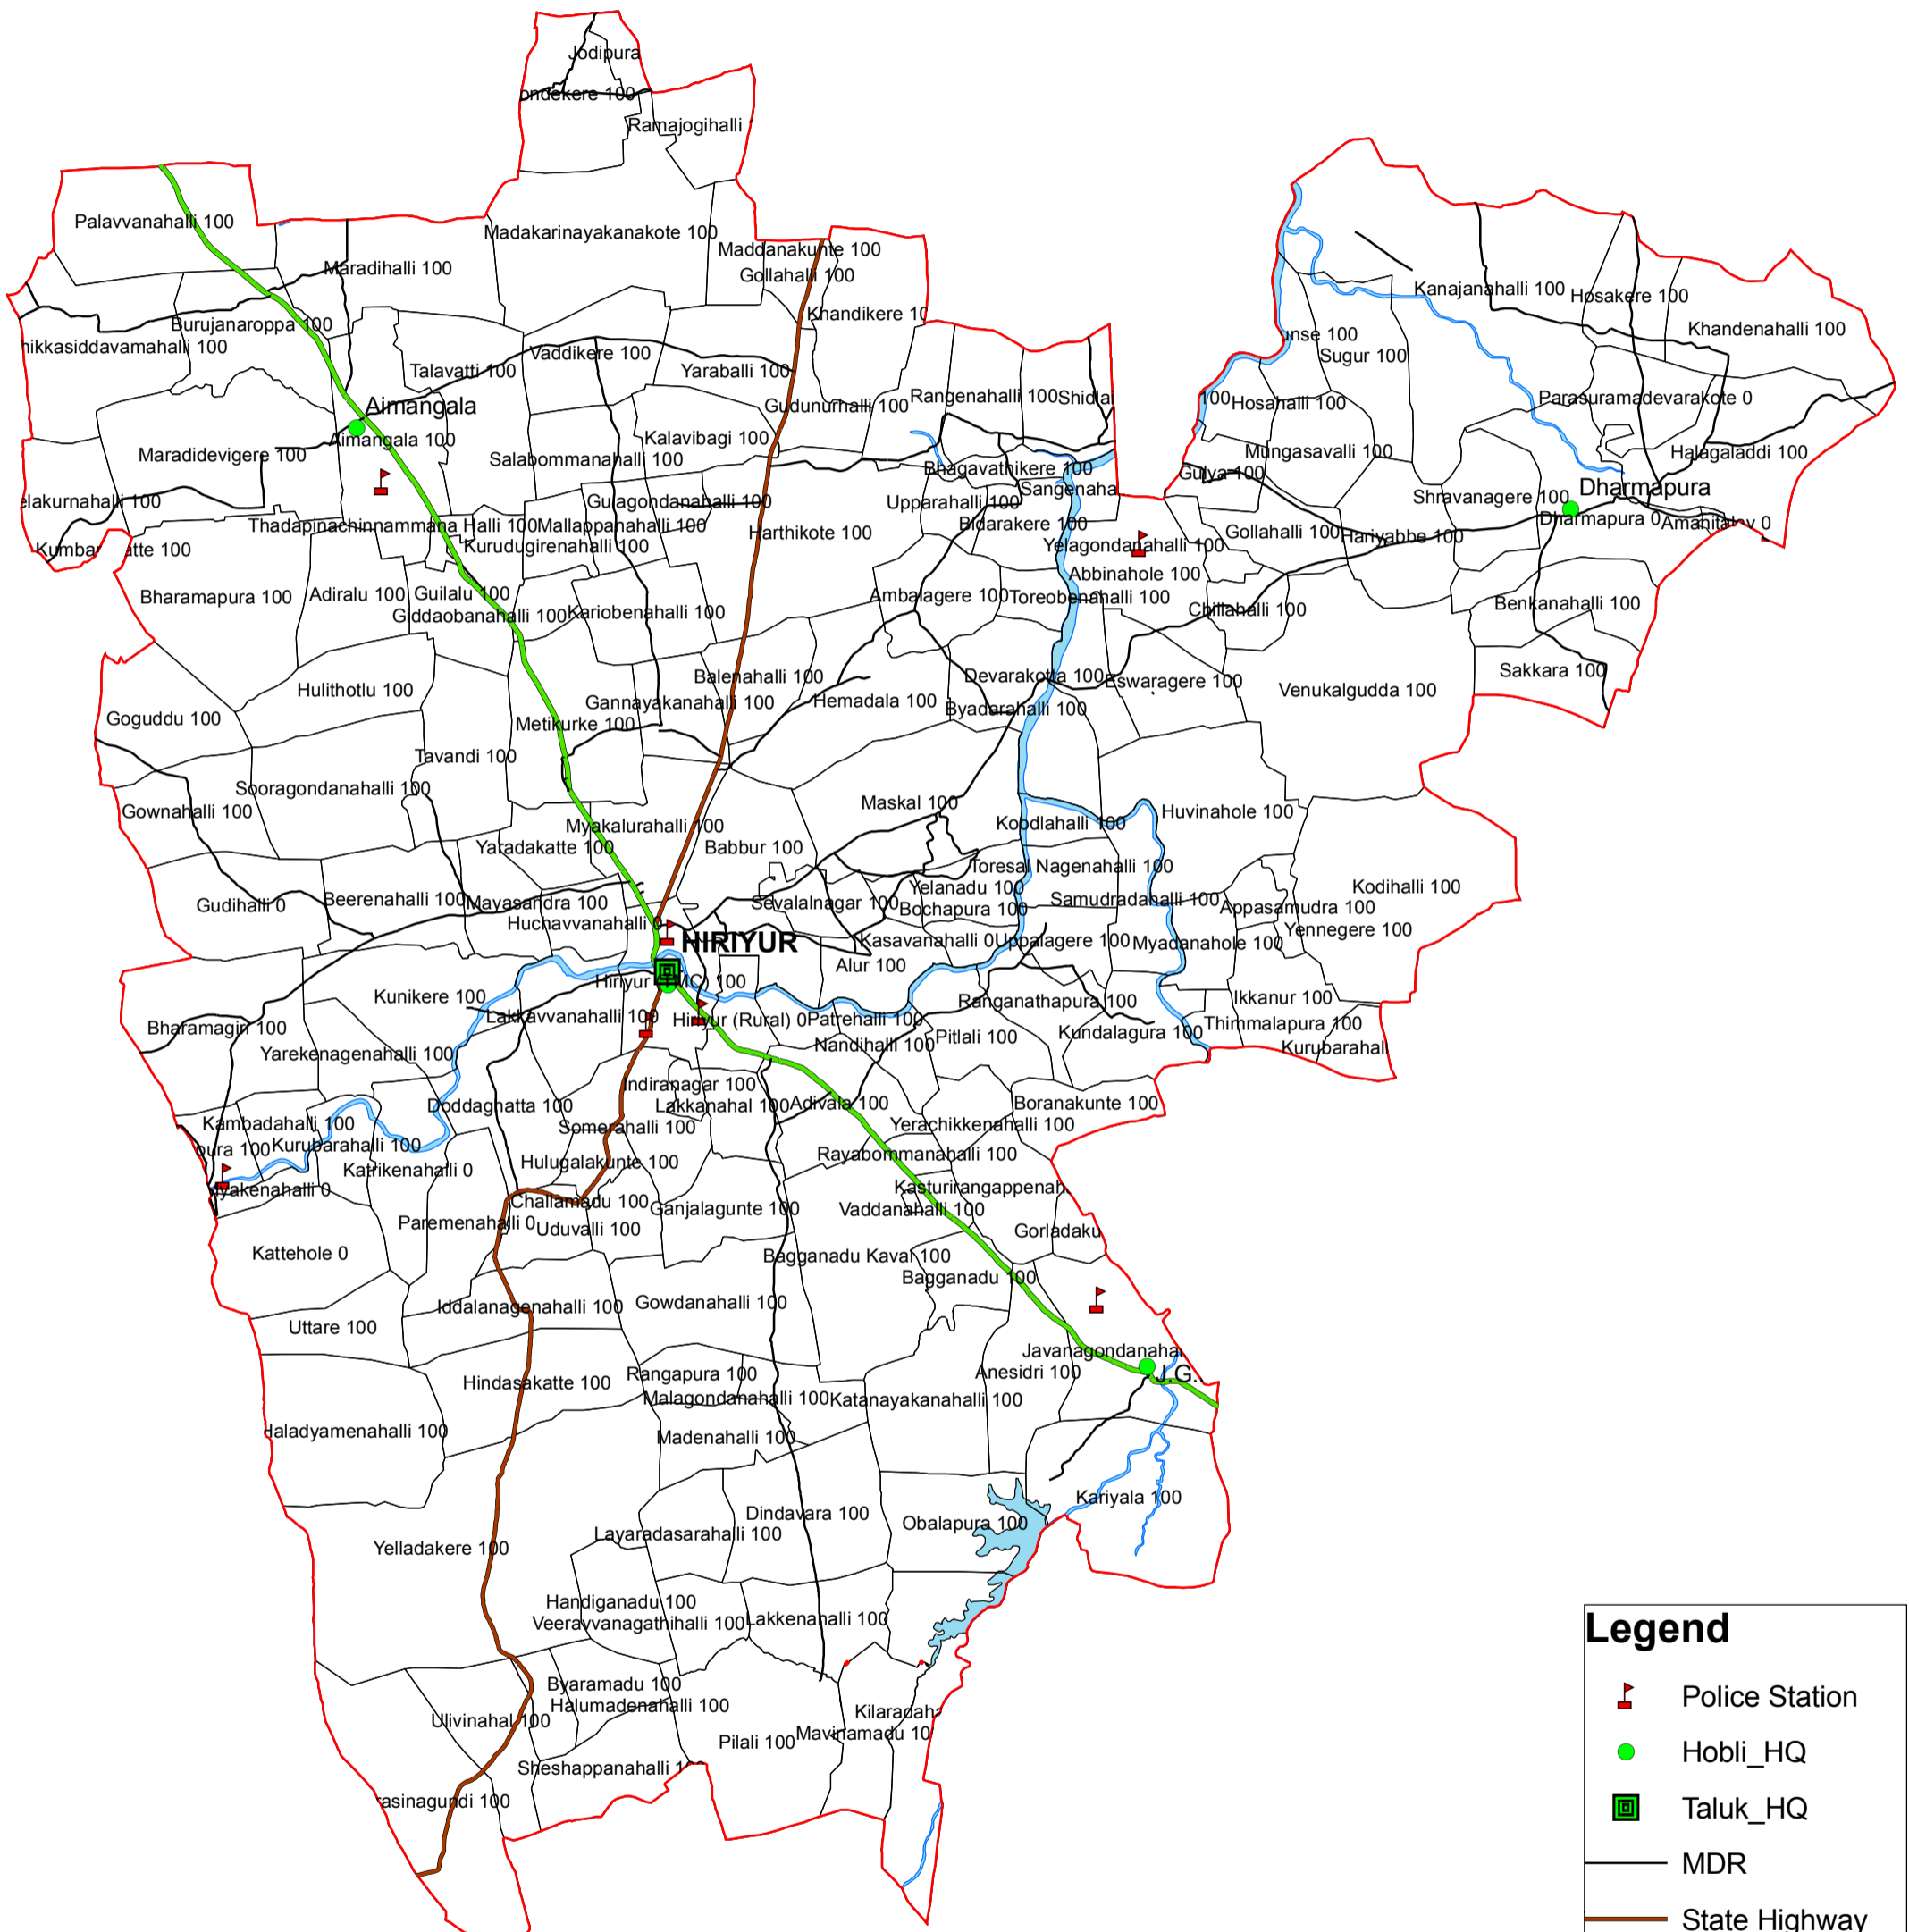

100-HIRIYURU ASSEMBLY CONSTITUENCY

Legend

- Police Station
- Hobli_HQ
- Taluk_HQ
- MDR
- State Highway
- National Highway
- Hiriuru_100
- AC Boundary
- River/Streams
- Reservoirs

PREPARED BY
DISTRICT NRDMs CENTER
ZP CHITRADURGA