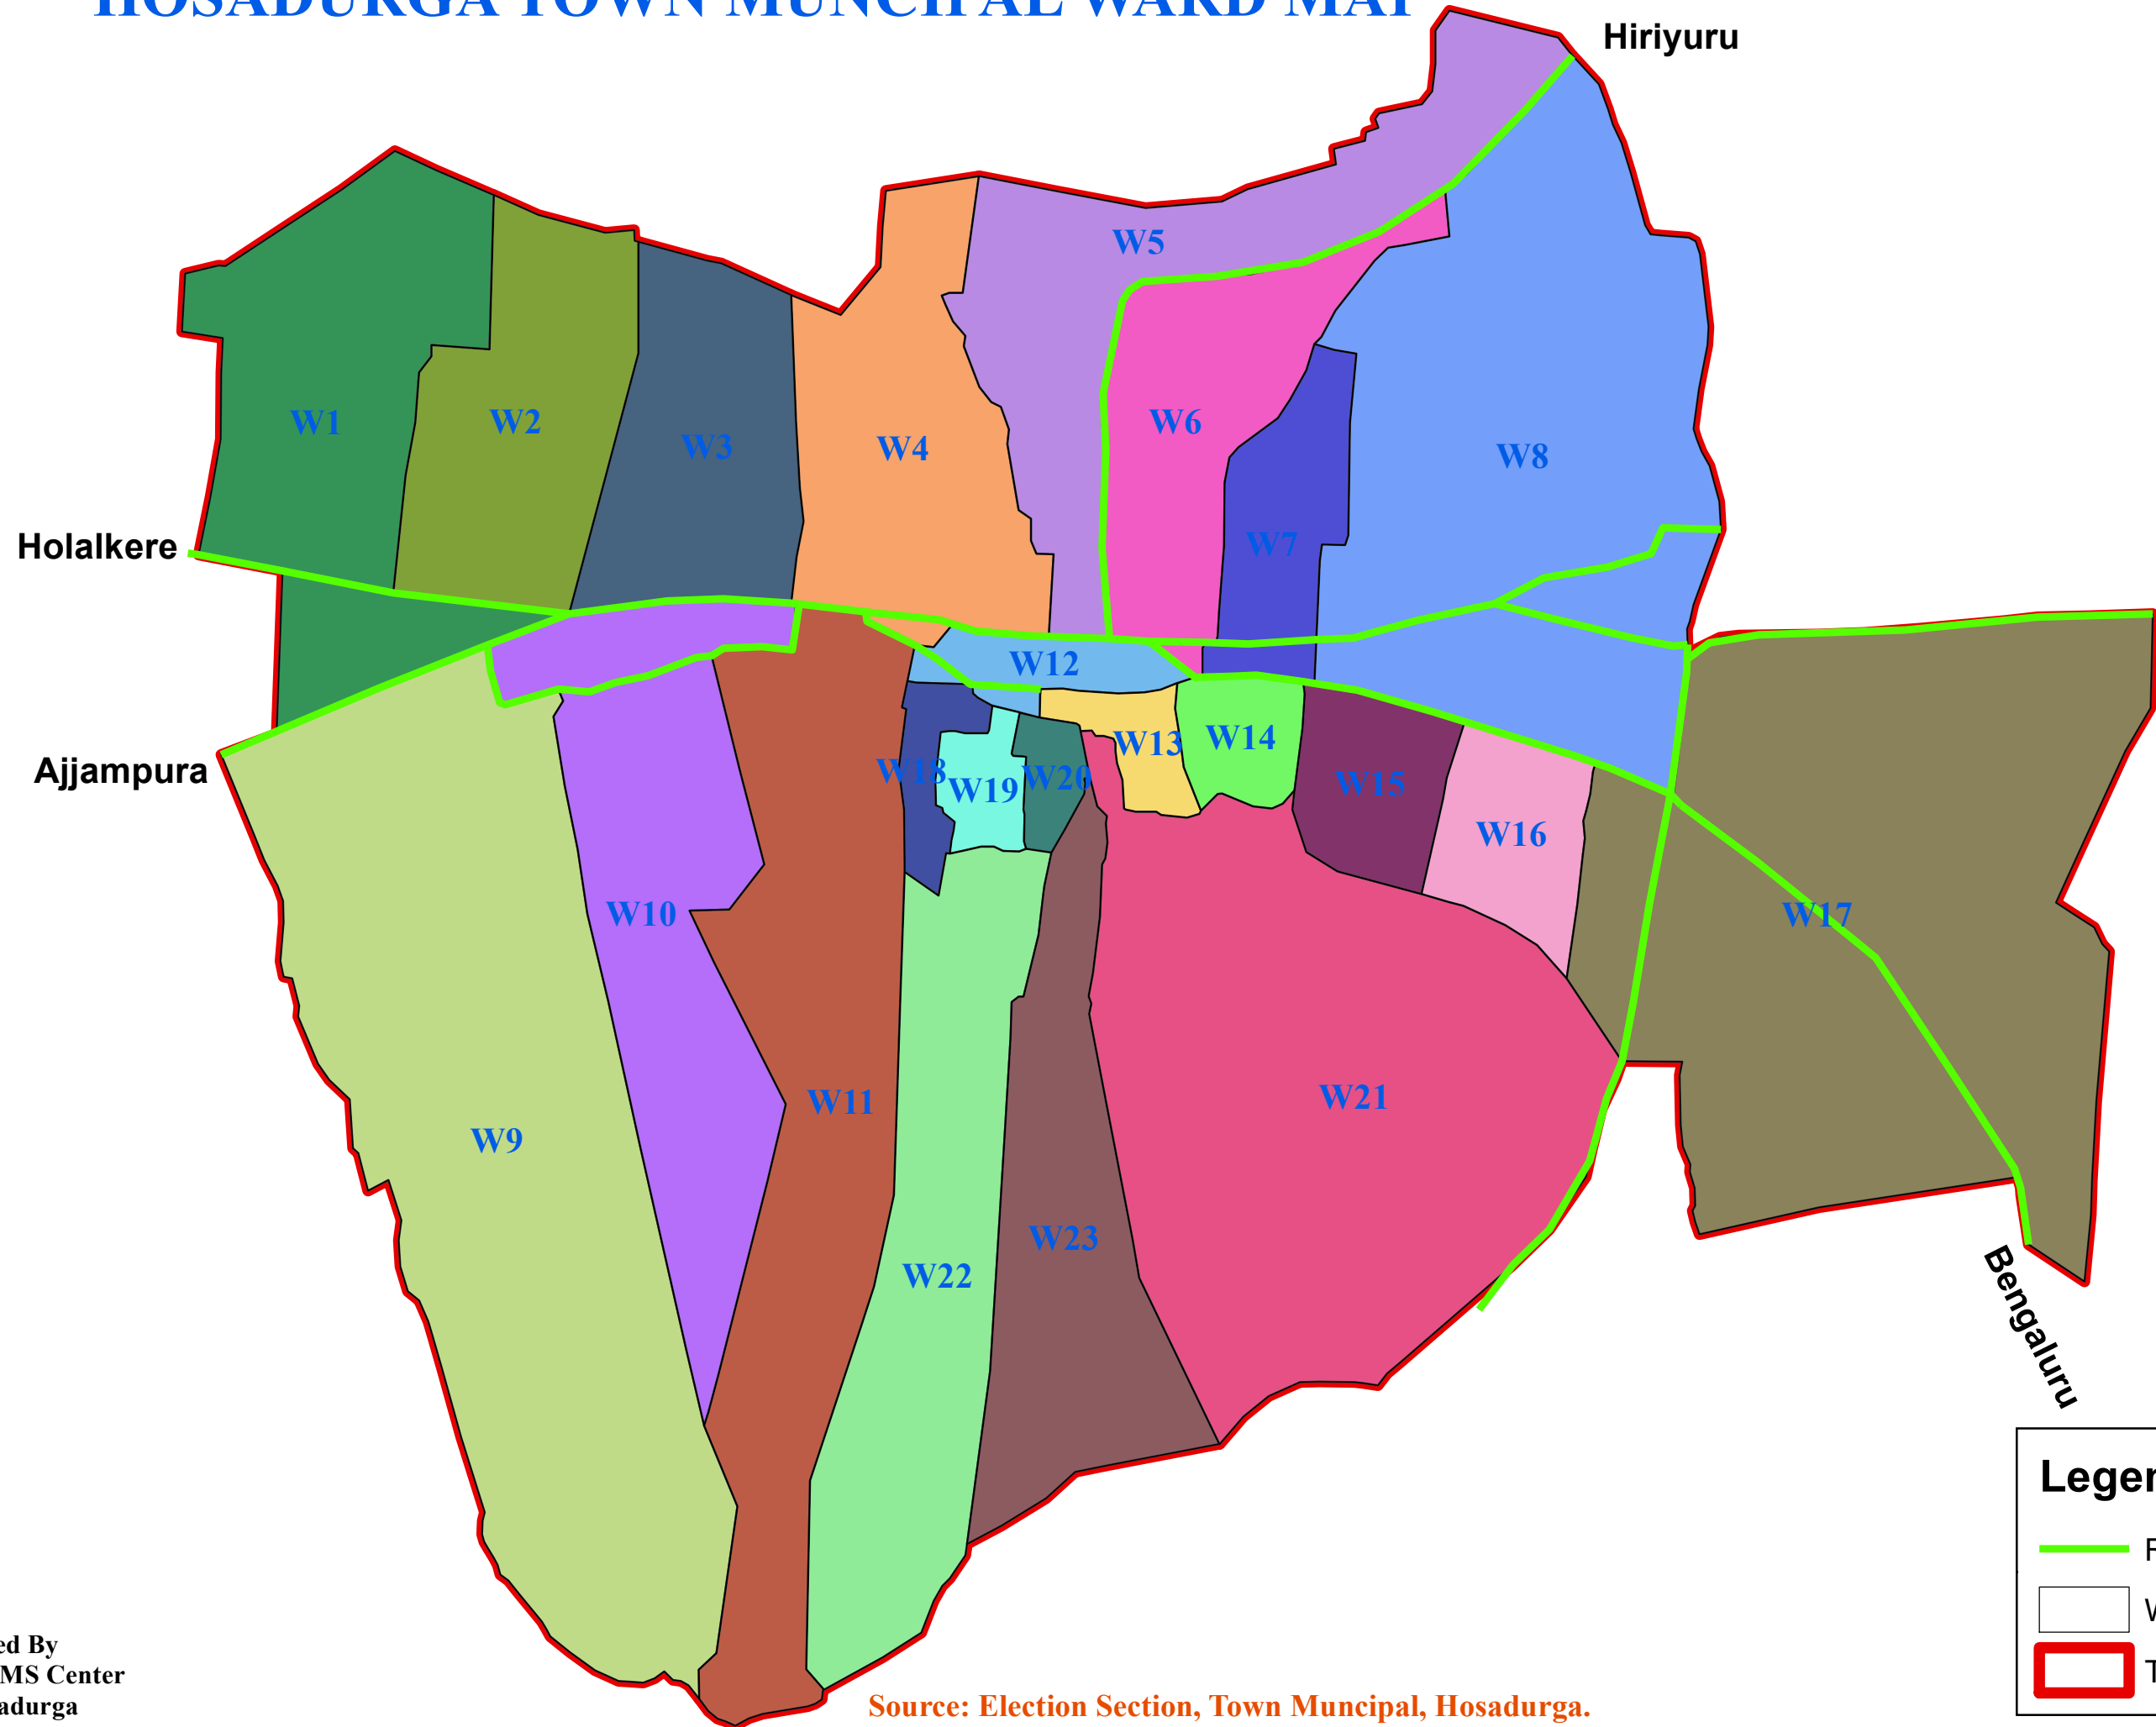

# HOSADURGA TOWN MUNICIPAL WARD MAP

Prepared By  
District NRDMS Center  
ZP Chitradurga

Source: Election Section, Town Municipal, Hosadurga.

**Legend**

-  Roads
-  Ward Boundary
-  TMC Boundary