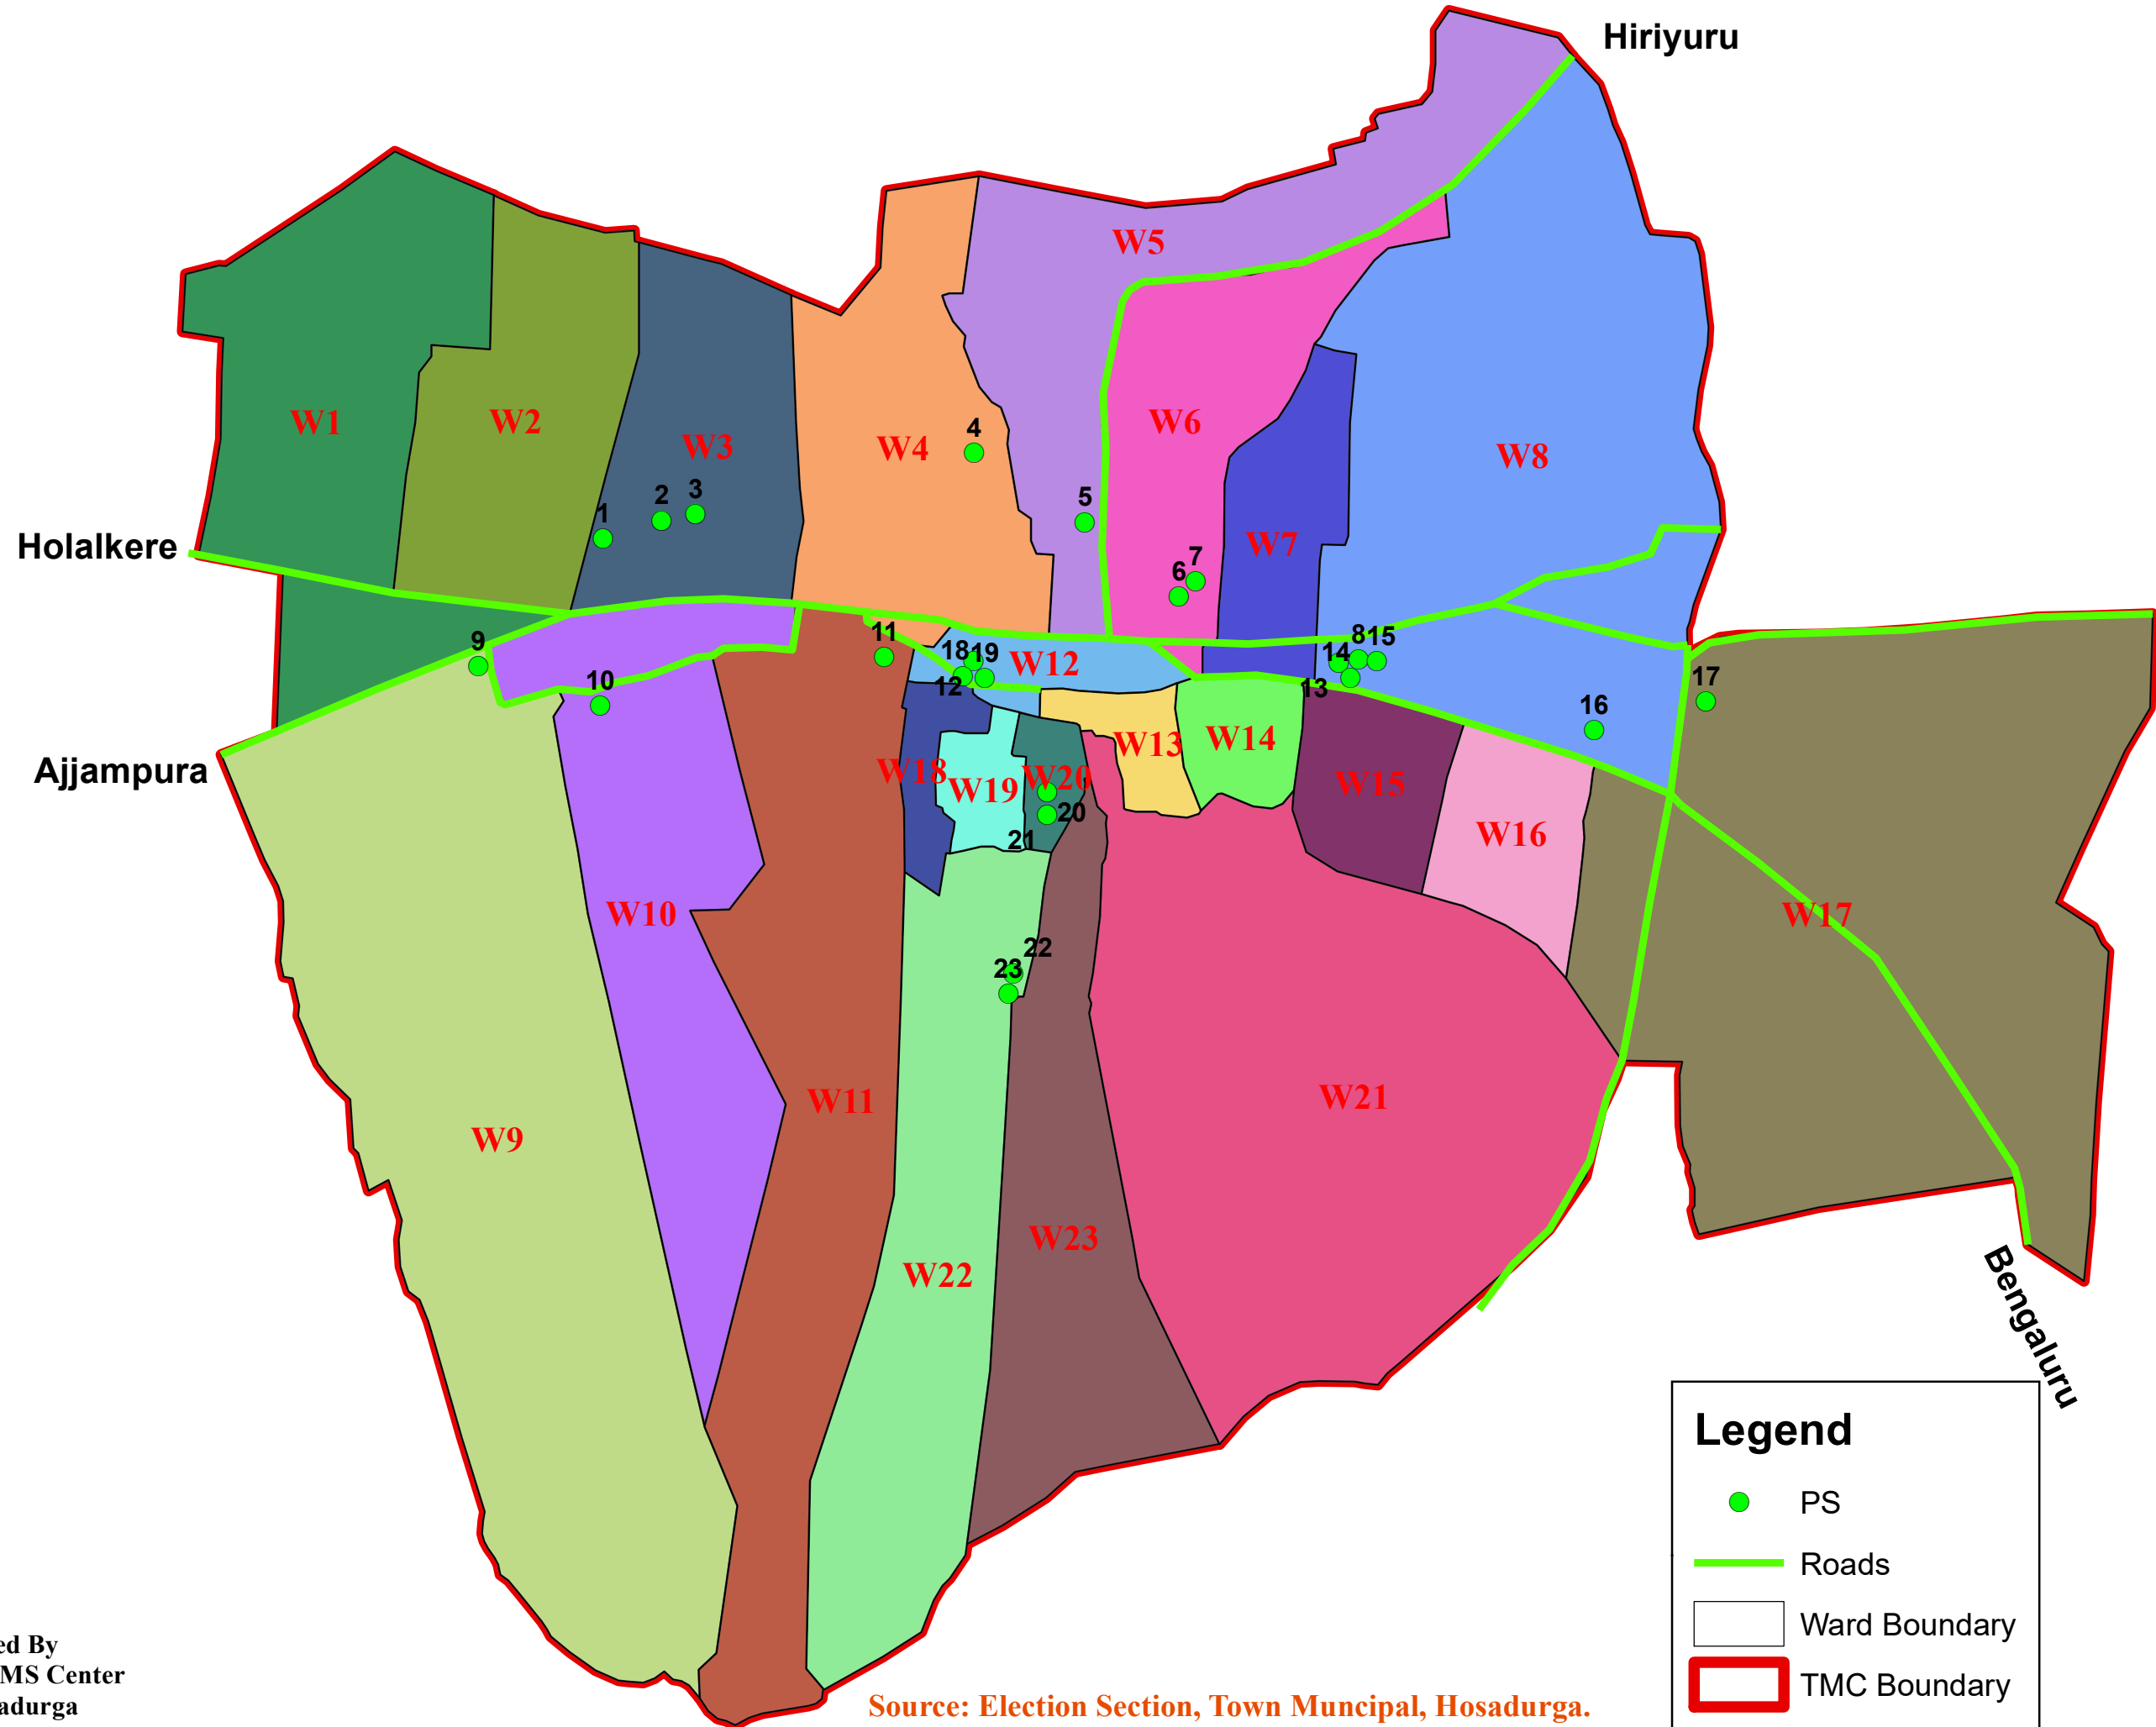

# HOSADURGA TOWN MUNICIPAL WARD AND POLLING STATION MAP

Prepared By  
District NRDMS Center  
ZP Chitradurga

Source: Election Section, Town Municipal, Hosadurga.

**Legend**

- PS
- Roads
- Ward Boundary
- ▭ TMC Boundary