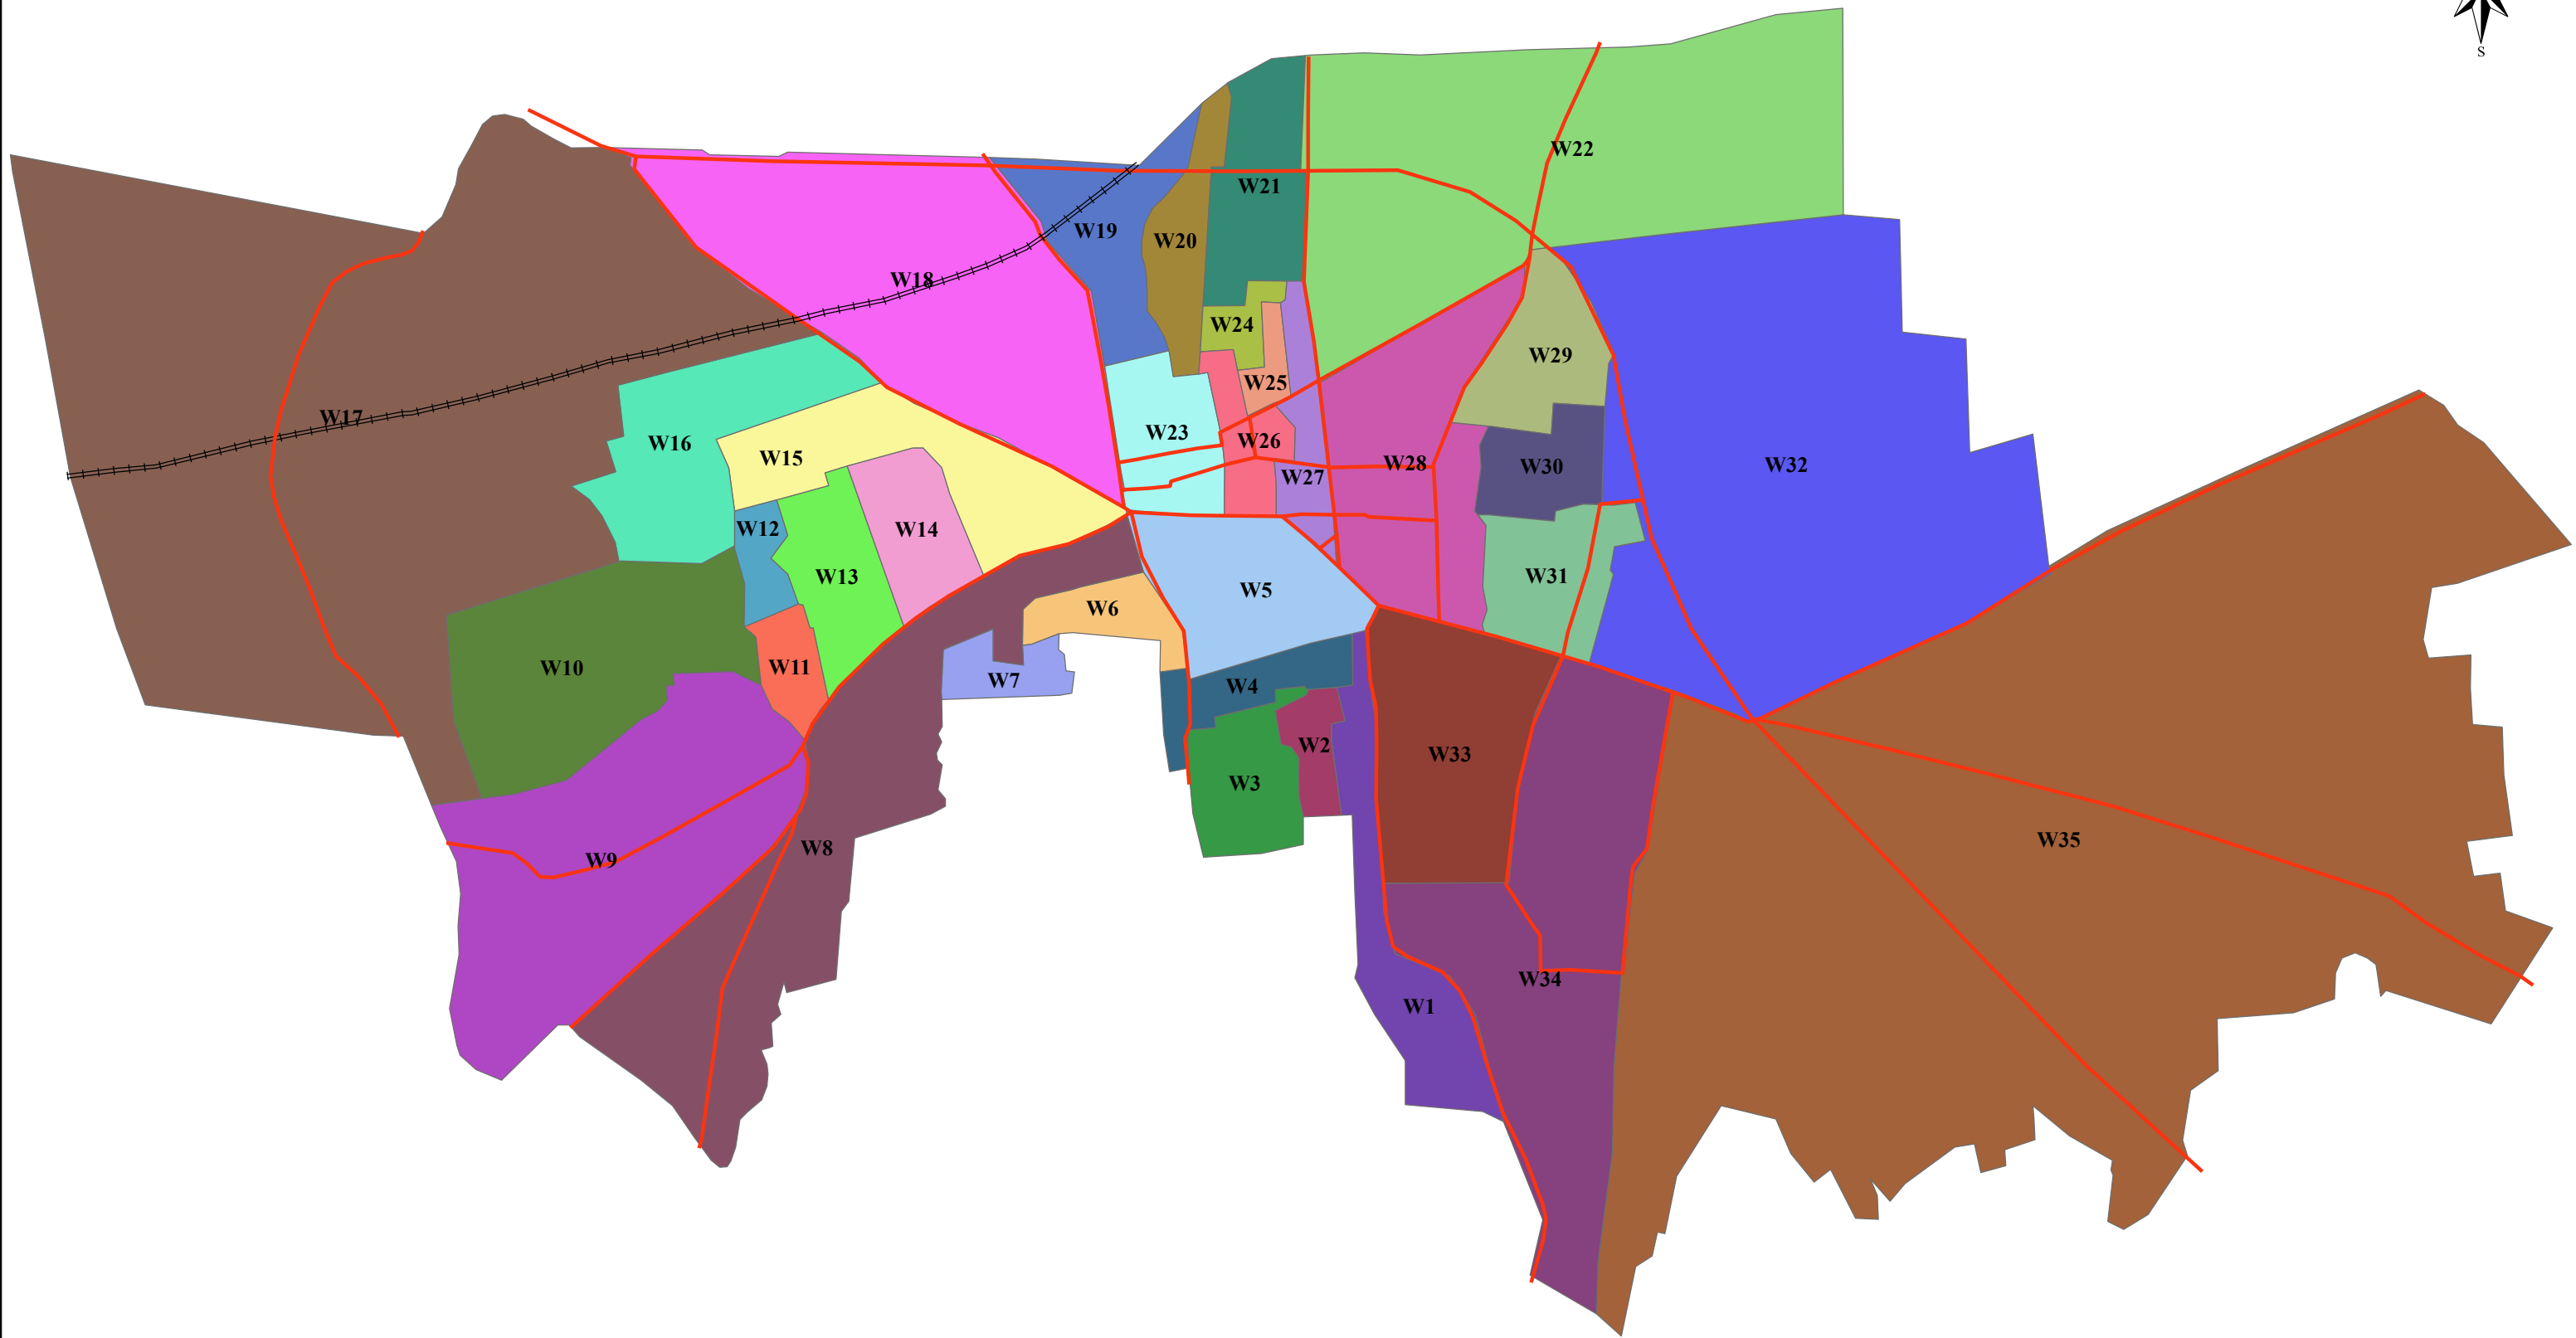

CHITRADURGA CITY MUNICIPAL WARD MAP

Prepared By
District NRDMS Center
ZP Chitradurga

Source: Election Section, City Municipal, Chitradurga.

Legend

- ==== Railway
- Roads