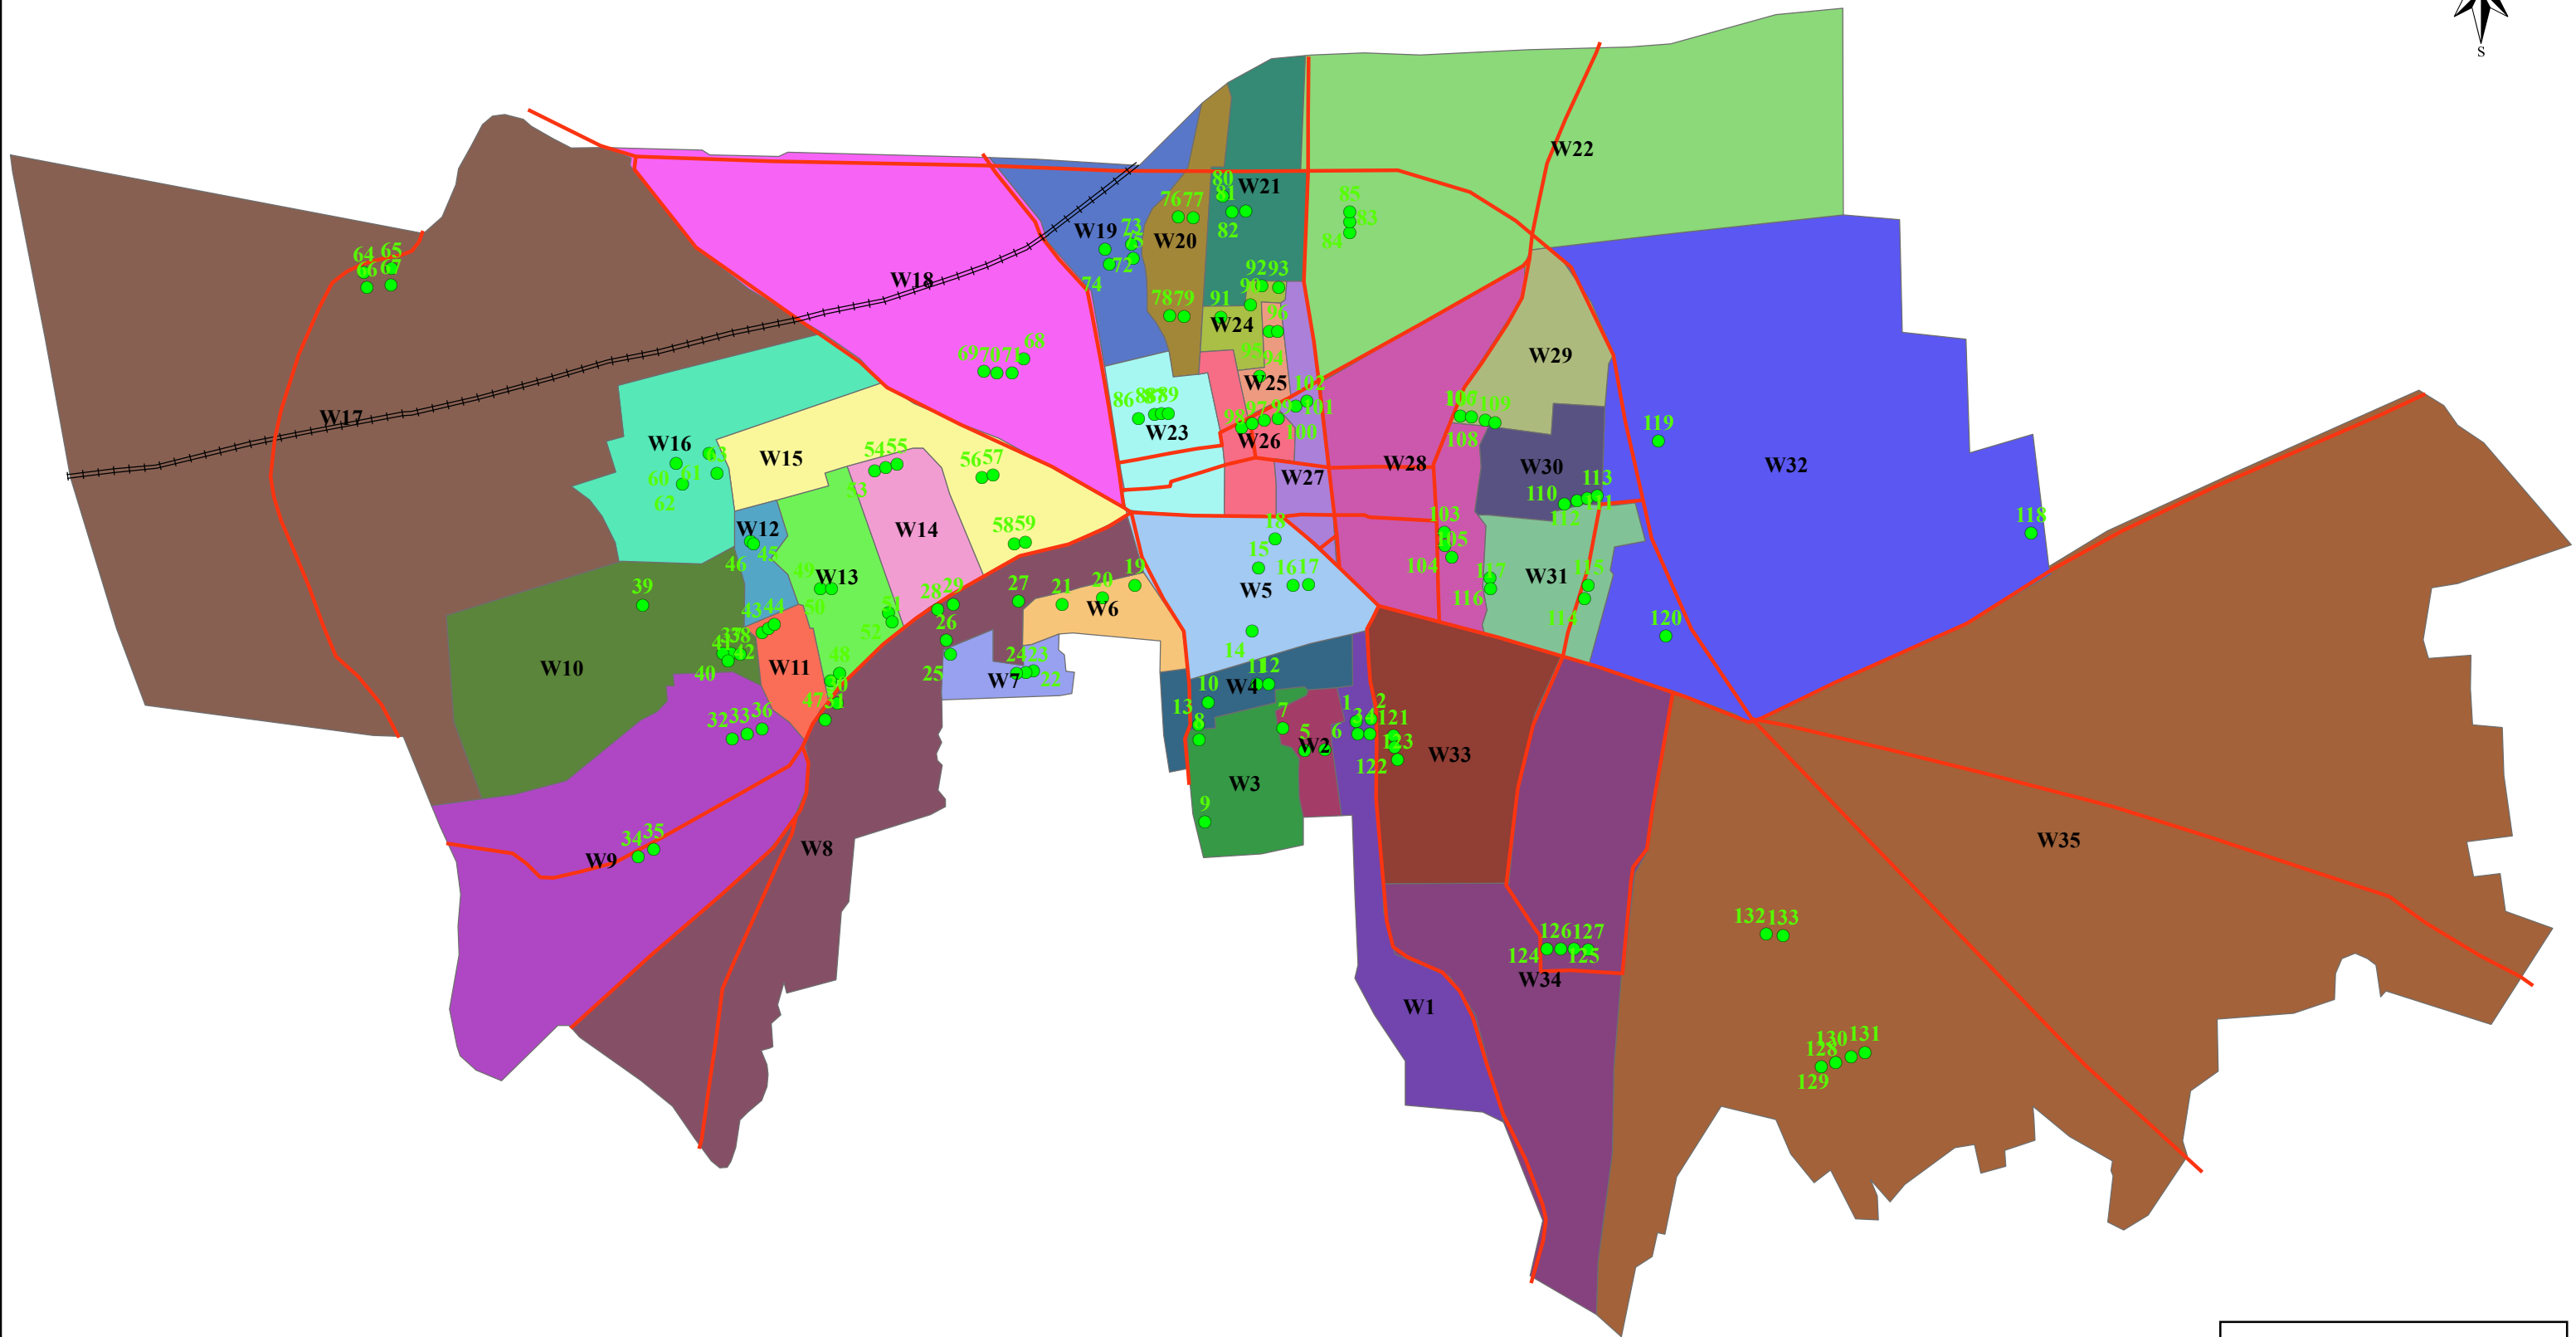

CHITRADURGA CITY MUNICIPAL WARD AND POLLING STATION MAP

Prepared By
District NRDMS Center
ZP Chitradurga

Source: Election Section, City Muncipal, Chitradurga.

Legend

- Polling Station
- ==== Railway
- Roads