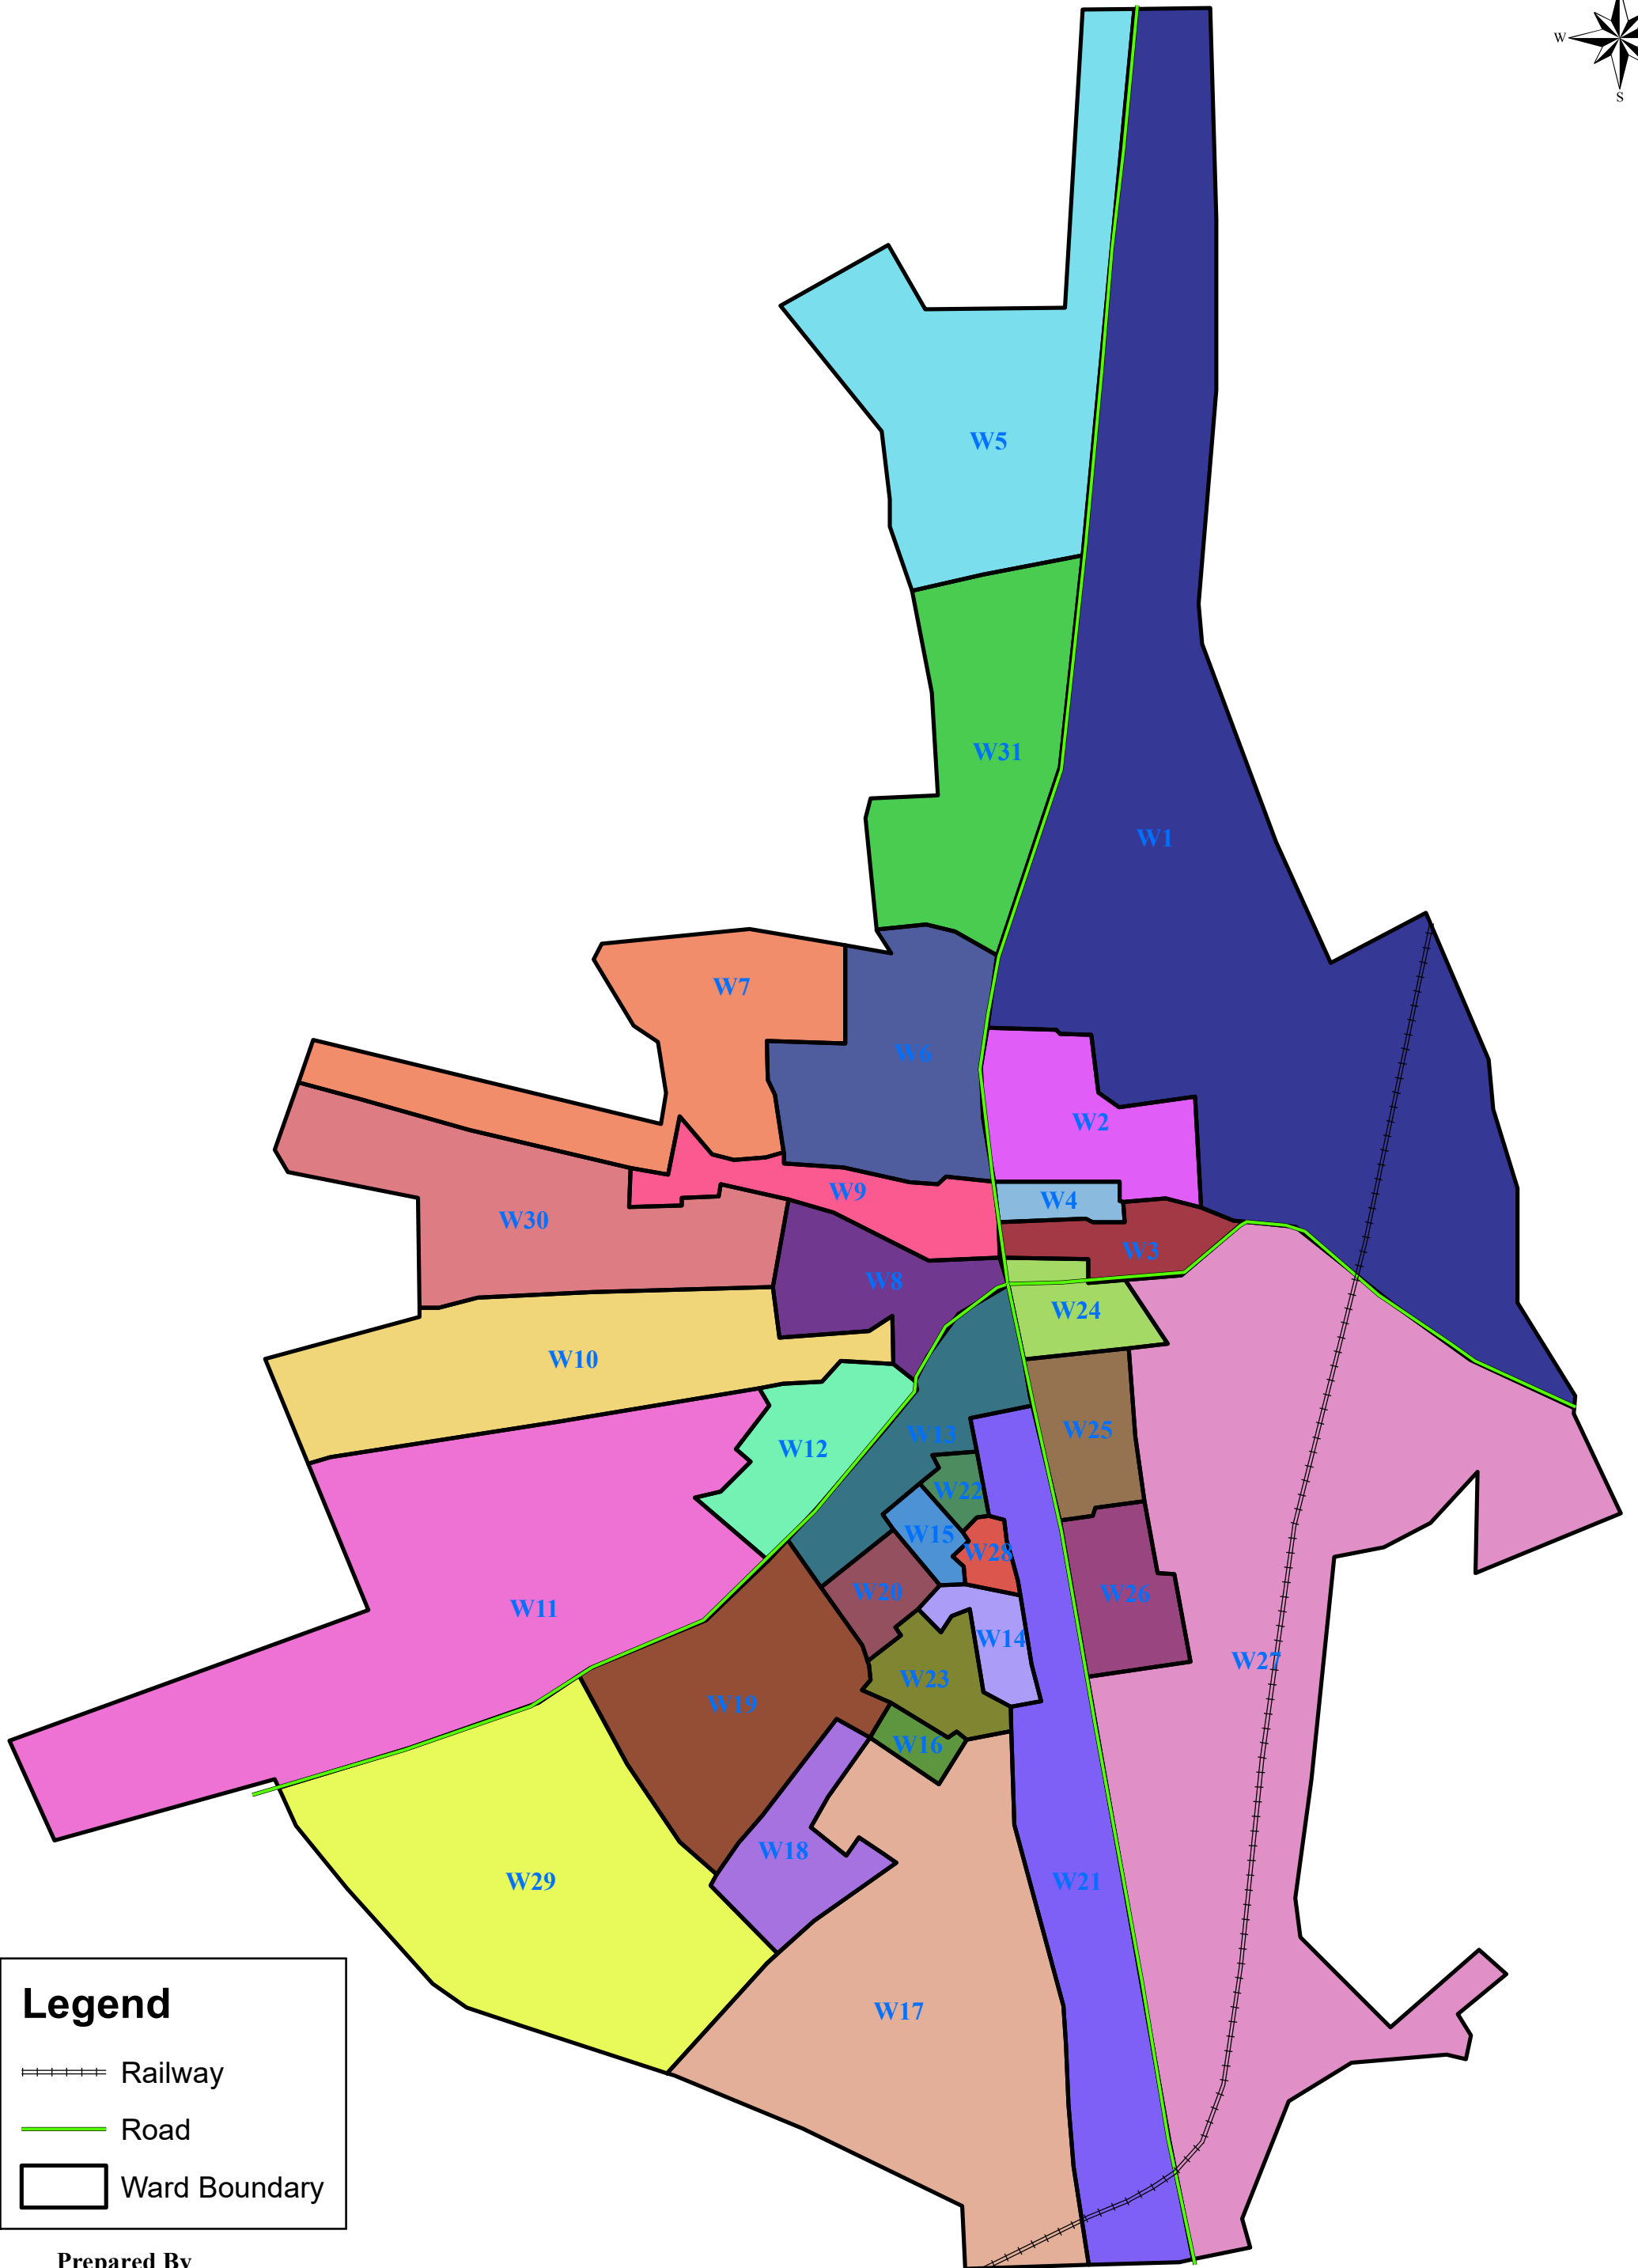

CHALLAKERE CITY MUNICIPAL WARD MAP

Legend

- Railway
- Road
- Ward Boundary

Prepared By
District NRDMS Center
ZP Chitradurga

Source: Election Section, City Municipal, Challakere